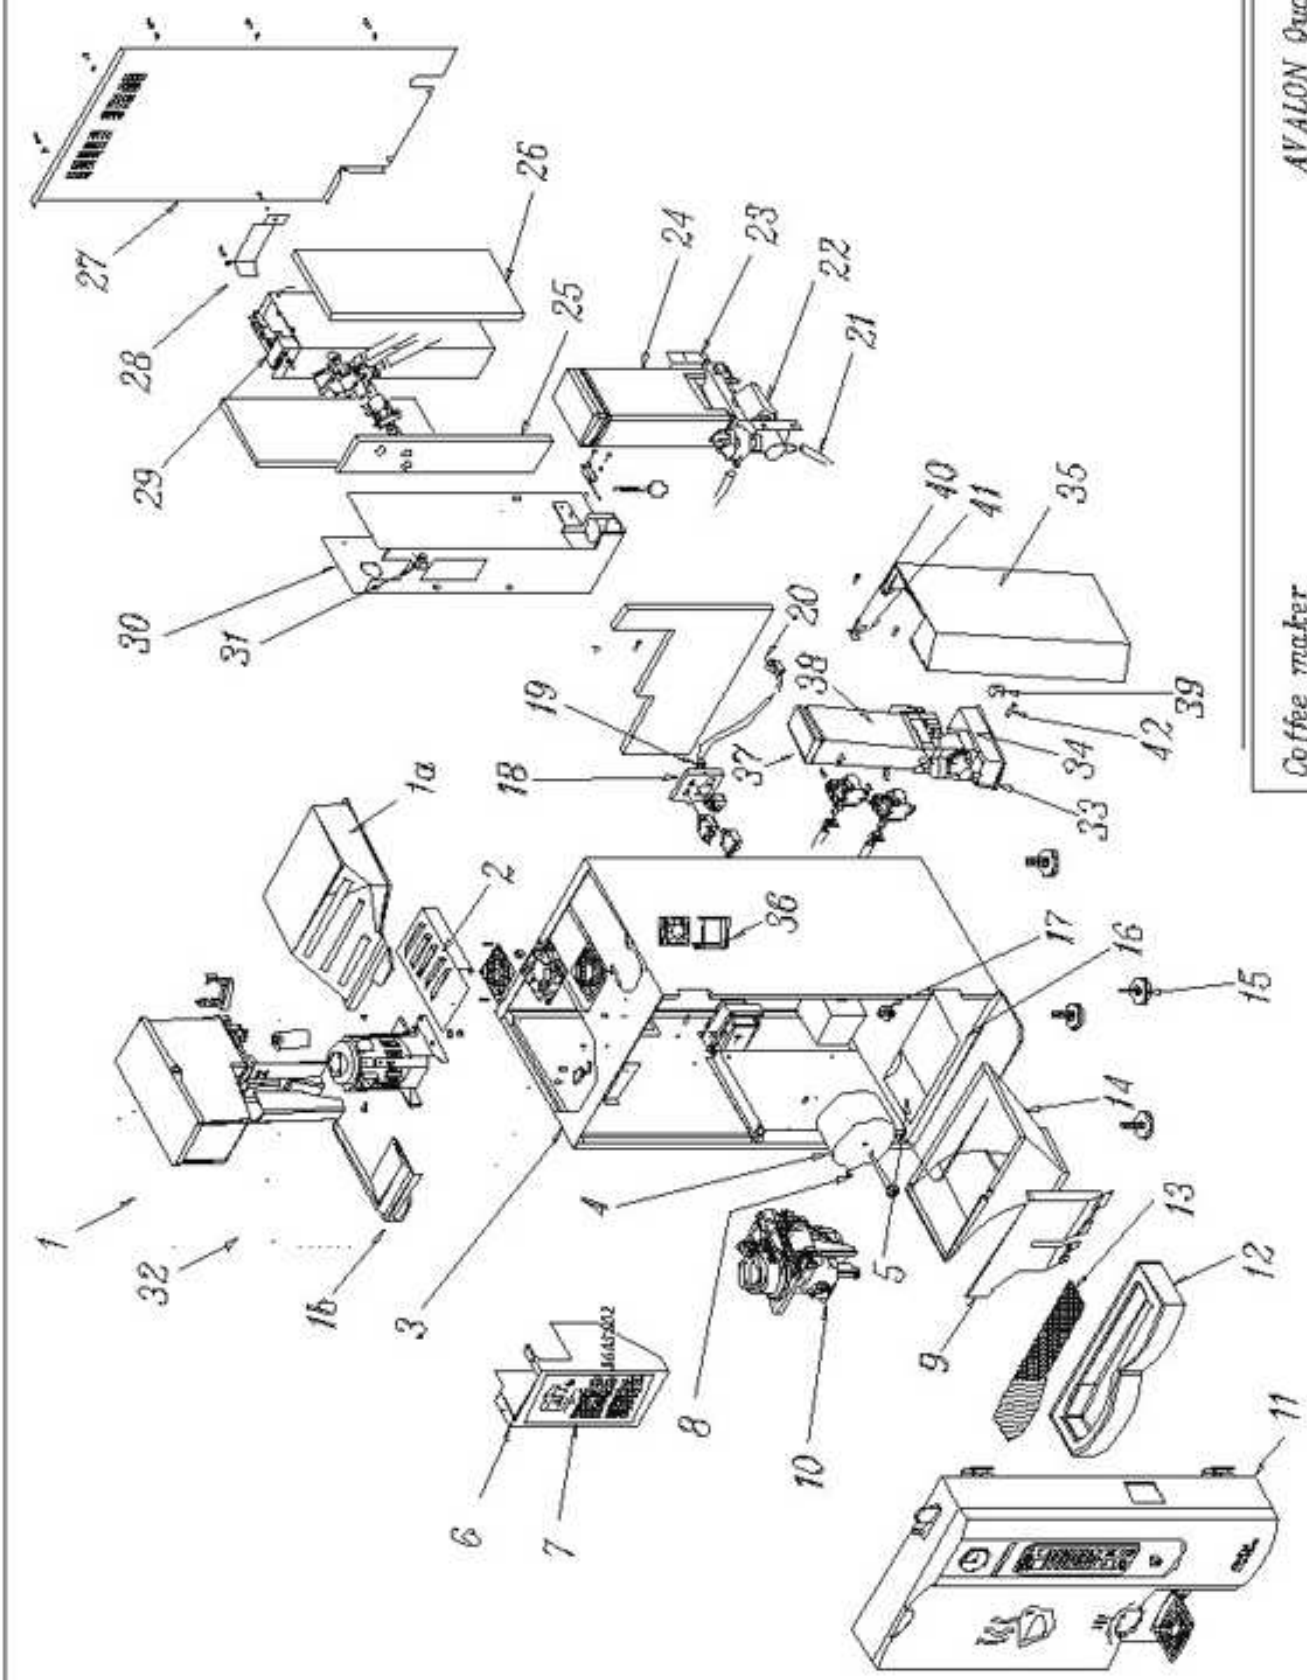

Coffee maker

Avalon Quad X

No	Parts	Code	No	Parts	Code
1	Hood and Mosquito Net Sub-Assembly	99ASSX01*	20	Power Cable	96ELC08
	Small Mosquito Net X		21	Inlet Water Chocolat Hose (silicon)	96TAN10
	(a) Hood Quad X right		22	Whipper and Motor Assembly	96ASS31
	(b) Left Hood	98CAB02G	23	Simple Shelf	96CAB13
2	Tank Lid Cap	96CAB09*	24	Chocolat Canister Assembly	96ASS26
3	Cabinet	98CAB01	25	Front Insulator	96CAB21
4	Paper Filter (Gold)	96CAB29	26	Si de Insulator	96CAB20
	Paper Filter (Platinum)	99CAB29R	27	Back Cover Plate	96CAB18*
5	Paper Filter Tray Gold	98CAB20	28	Tank Lid Guard	96CAB11
	Paper Filter Tray Platinum	99CAB20	29	Hot Water Tank Assembly	99ASS16
6	Valve Cap	96CAB07*	30	Tank Lid Support	96CAB10
7	Paper Filter Install Label (Gold)	98LAB05X	31	Deklips	96HAR27
	Paper Filter Install Label (106)	96LAB05RX	32	Canister Bean Sub-Assembly	98ASS26
8	Plug Bumper for Door	96HAR35		Canister Bean Sub-Assembly Extended	98ASS26A
9	Front Panel	99CAB03	33	Quad Exterior Simple Shelf	99QUA12
10	Brewer Assembly Gold	98CAB22	34	Overflow Drip Tray Quad	99QUA16
	Brewer Assembly Platinum	99CAB22	35	Quad Lateral Box	99QUA10
11	Door Sub-Assembly	96ASS37*	36	Quad Fan Bracket	99QUA11
12	Drip Tray	96CAB03*	37	Canister Tray	99CAB11
	Carafe Drip Tray	96CAB37*	38	Support Canister Tray	99CAB19
13	Liquid Dispenser Grill	96CAB05	39	Quad Lock Bracket	99QUA07
14	X Waste Basket	99CAB05	40	Quad Superior Hinge	99QUA05
15	Leveling Glides	96CAB19	41	Quad Low Hinge	99QUA04
16	Bottom Plate	96CAB31	42	Quad Lateral Box Fixation	99QUA13
17	Snap Bushing 1" diameter	96HAR31		Over Flow Tray Assembly	96ASS30
18	Electric Door Box	96CAB17			
19	Strain Relief Bushing	96HAR32			

* Please specify the color

AVALON Quad X

Coffee maker