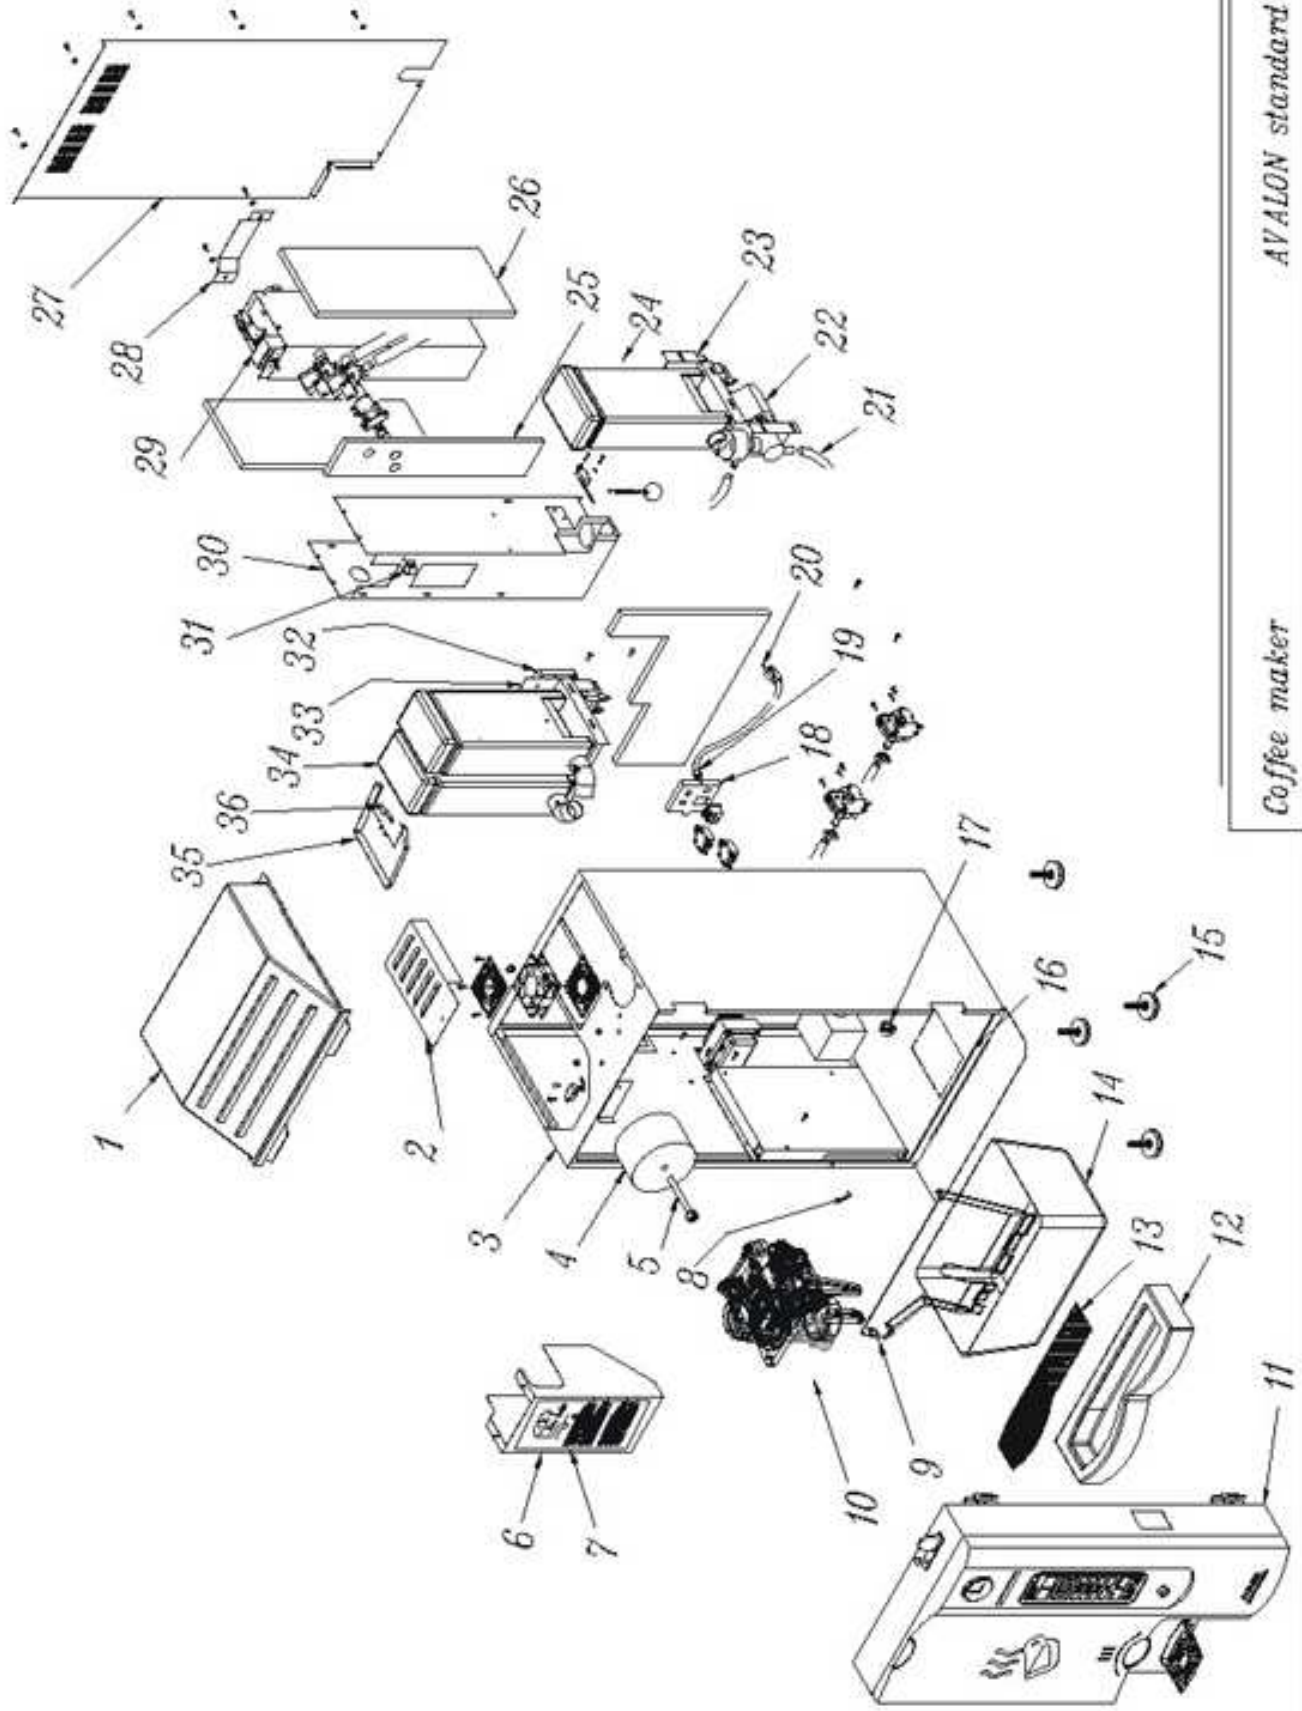

Coffee maker

Avalon Standard

No	Parts	Code	No	Parts	Code
1	Mosquito Net and Hood Sub-Assembly	96ASS01*	18	Black Electric Door Box	96CAB17
	Mosquito Net and Hood	96ASS02*	19	Strain Relief Bushing	96HAR32
	Sub-Assembly Extended		20	Power Cable	96ELC08
2	Tank Lid Cap	96CAB09	21	Inlet Water Chocolat hose (silicon)	96TAN10
3	Cabinet	96CAB01	22	Whipper and Motor Assembly	96ASS31
4	Paper Filter (Gold)	96CAB29	23	Simple Shelf	96CAB13
	Paper Filter (Platinum)	99CAB29R	24	Chocolat Canister Assembly	96ASS26
5	Paper Support Sub-Assembly	96ASS05	25	Front Insulator	96CAB21
6	Valve Cap	96CAB07	26	Side Insulator	96CAB20
7	Paper Filter Install Label (106)	96LAB05R	27	Back Plate	96CAB18*
	Paper Filter Install Label (Gold)	96LAB05	28	Tank lid Guard	96CAB11
8	Plug Bumper for Door	96HAR35	29	Hot Water Tank Assembly	99ASS16
9	Front Panel	99CAB03	30	Tank Lid Support	96CAB10
10	Brewer Assembly Gold	98CAB22	31	Deklips	96HAR27
	Brewer Assembly Platinum	99CAB22	32	Ingredient Motor	96MOT01
11	Door Sub-Assembly	96ASS37*	33	Double Shelf	96CAB12
12	Drip Tray	96CAB03*	34	Coffee Canister Assembly	96ASS27
	Drip Tray For Carafe	96CAB37*	35	Canister Tray	99CAB11
13	Liquid Dispenser Grill	96CAB05	36	Support Canister Tray	99CAB19
14	Waste Basket	96CAB08			
15	Leveling Glides	96CAB19			
16	Bottom Plate	96CAB31		Over Flow Tray Assembly	96ASS30
17	Snap Bushing 1" diameter	96HAR31			

* Please specify the color

AVALON standard

Coffee maker