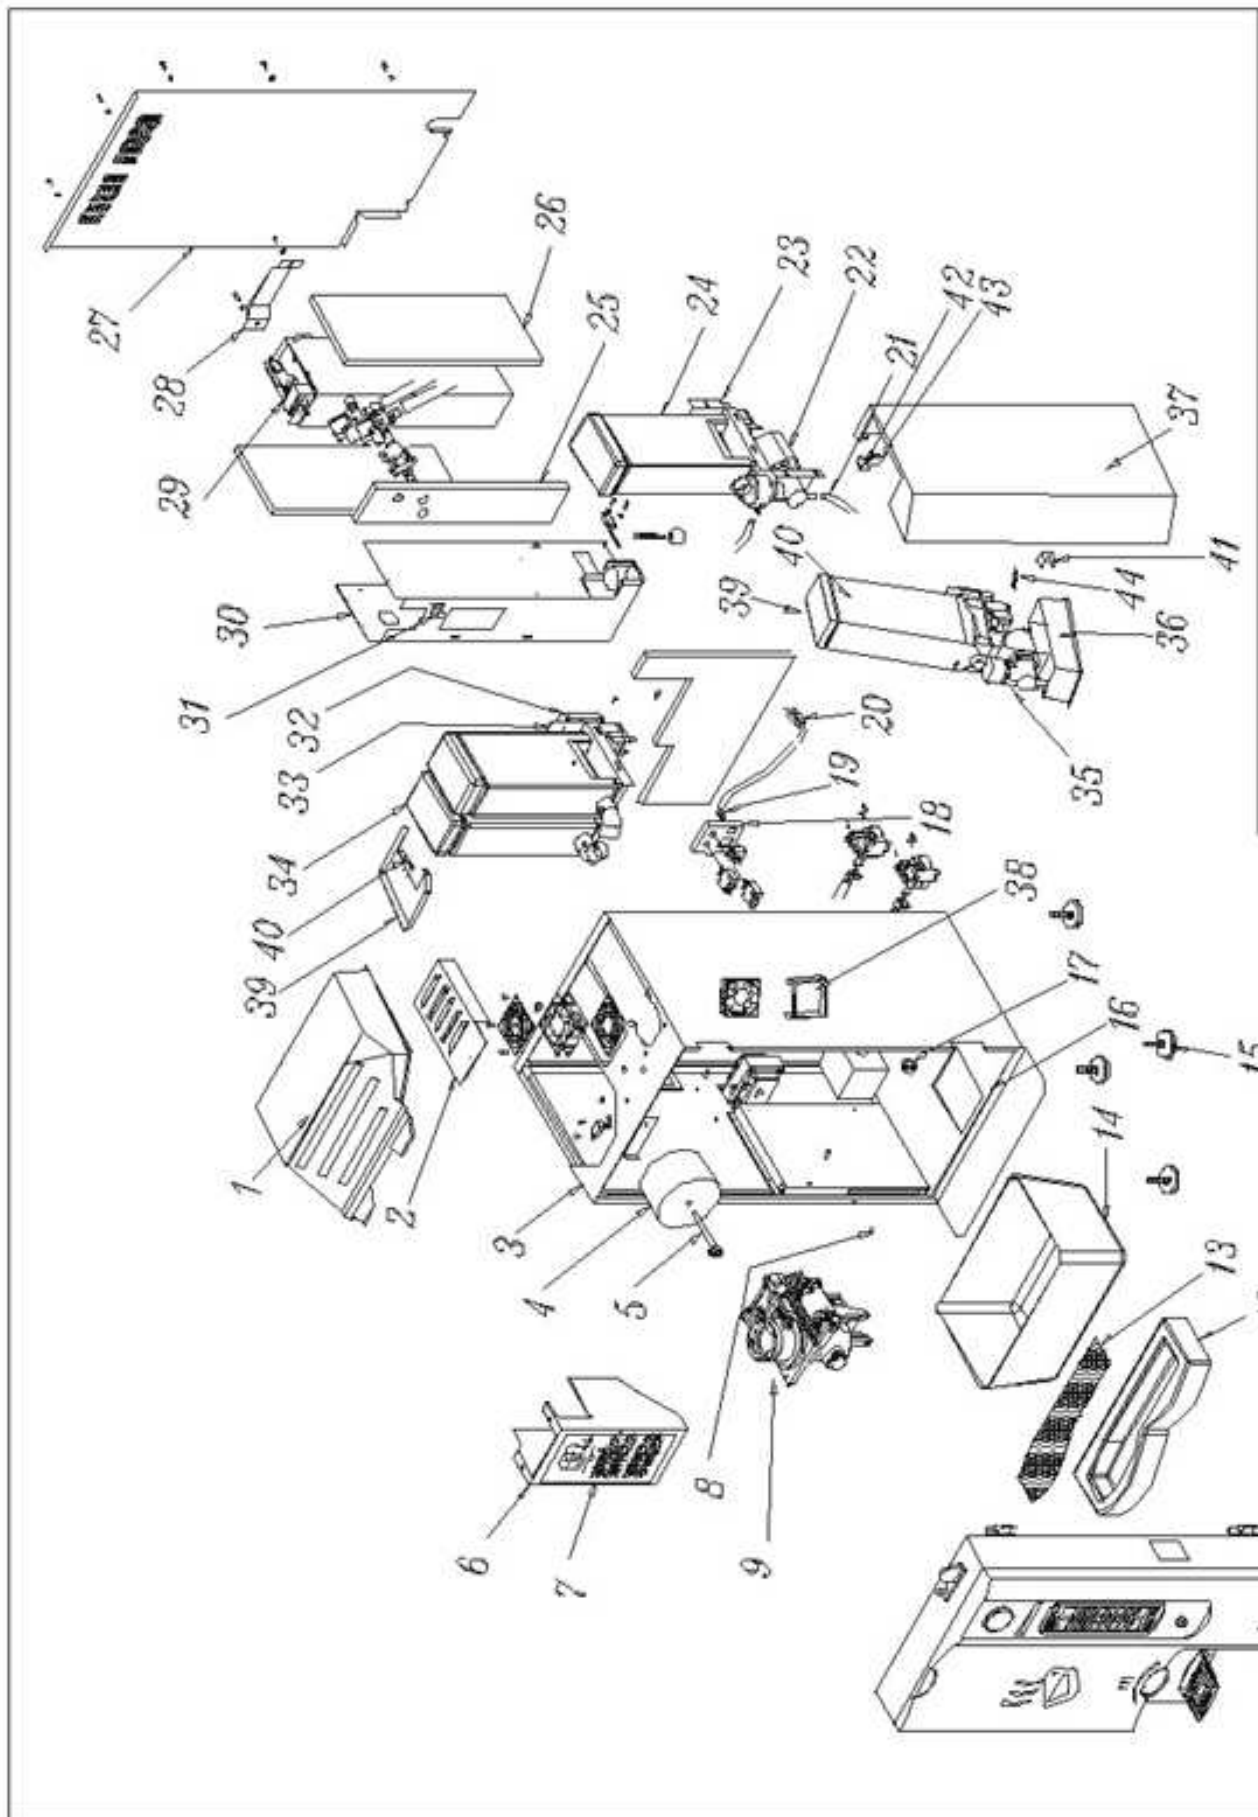

Coffee maker

Avalon Quad

No	Parts	Code	No	Parts	Code
1	Hood and Mosquito Net Sub-Assembly	99ASS01*	21	Inlet Water Chocolat Hose (silicon)	96TAN10
	Hood Extended	99ASS01A*	22	Whipper and Motor Assembly	96ASS31
2	Tank Lid Cap	96ASS09*	23	Simple Shelf	96CAB13
3	Cabinet	98CAB01	24	Chocolat Canister Assembly	96ASS26
4	Paper Filter (Gold)	96CAB29	25	Front Insulator	96CAB21
	Paper Filter (Platinum)	99CAB29R	26	Side Insulator	96CAB20
5	Paper Support Sub-Assembly	96ASS05	27	Back Cover Plate	96CAB18*
6	Valve Cap	96CAB07*	28	Tank Lid Guard	96CAB11
7	Paper Filter Install Label (Gold)	98LAB05	29	Hot Water Tank Assembly	99ASS16
	Paper Filter Install Label (106)	96LAB05R	30	Tank Lid Support	96CAB10
8	Plug Bumper for Door	96HAR35	31	Deklips	96CAB20
9	Brewer Assembly Gold	98CAB22	32	Ingredient Motor	96MOT01
	Brewer Assembly Platinum	99CAB22	33	Double Shelf	96CAB12
11	Door Sub-Assembly	96ASS37*	34	Coffee Canister Assembly	96ASS27
12	DripTray	96CAB03*	35	Quad Exterior Simple Shelf	99QUA12
	Carafe Drip Tray	96CAB37*	36	Overflow Drip Tray Quad	99QUA16
13	Liquid Dispenser Grill	96CAB05	37	Quad Lateral Box	99QUA10
14	Waste Basket	96CAB08	38	Quad Fan Bracket	99QUA11
15	Leveling Glides	96CAB19	39	Canister Tray	99CAB11
16	Bottom PLate	96CAB31	40	Support Canister Tray	99CAB19
17	Snap Bushing 1" diameter	96HAR31	41	Quad Lock Bracket	99QUA07
18	Electric Door Box	96CAB17	42	Quad Superior Hinge	99QUA05
19	Strain Relief Bushing	96HAR32	43	Quad Low Hinge	99QUA04
20	Power Cable	96ELC08	44	Quad Lateral Box Fixation	99QUA13

* Please specify the color

AVALON Grand

Coffee maker