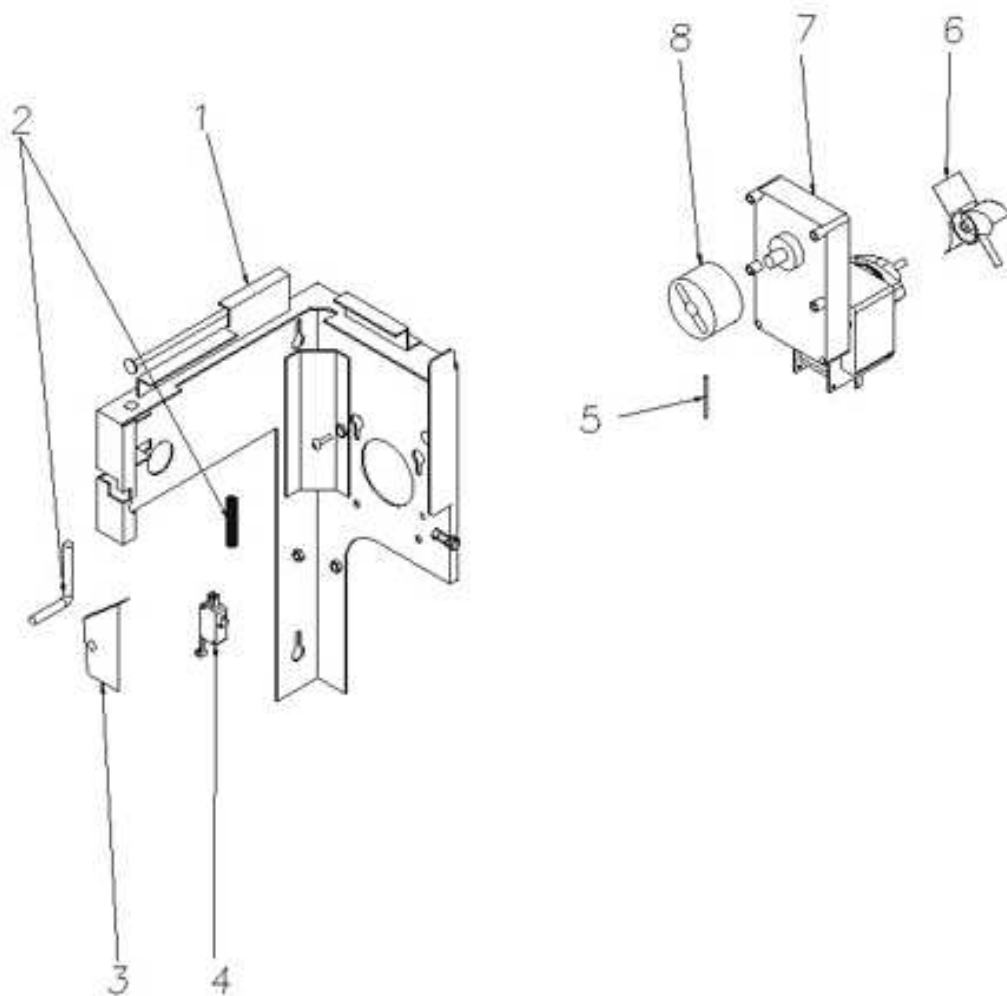

Brewer, Bracket and motor

Piston and rod

No	Parts	Code
1	Screw #8 X 1/2" Tappedtruss PH S/S	96HAR106
2	Top Plate Piston 9 oz	98BRE38
3	Tefflon Seal Piston 9 oz	98BRE39
4	Piston O'Ring	96HAR107
5	Rubber Ring	98BRE41
6	9 oz Piston	98BRE42
7	Spring Pin 1/8 X 1 1/2	96HAR40
8	Piston Lever	98BRE43
9	Set Screw 6/32" X 3/8"	96HAR122
10	Flange Bushing in Brass SF812-5 sym	98BRE86