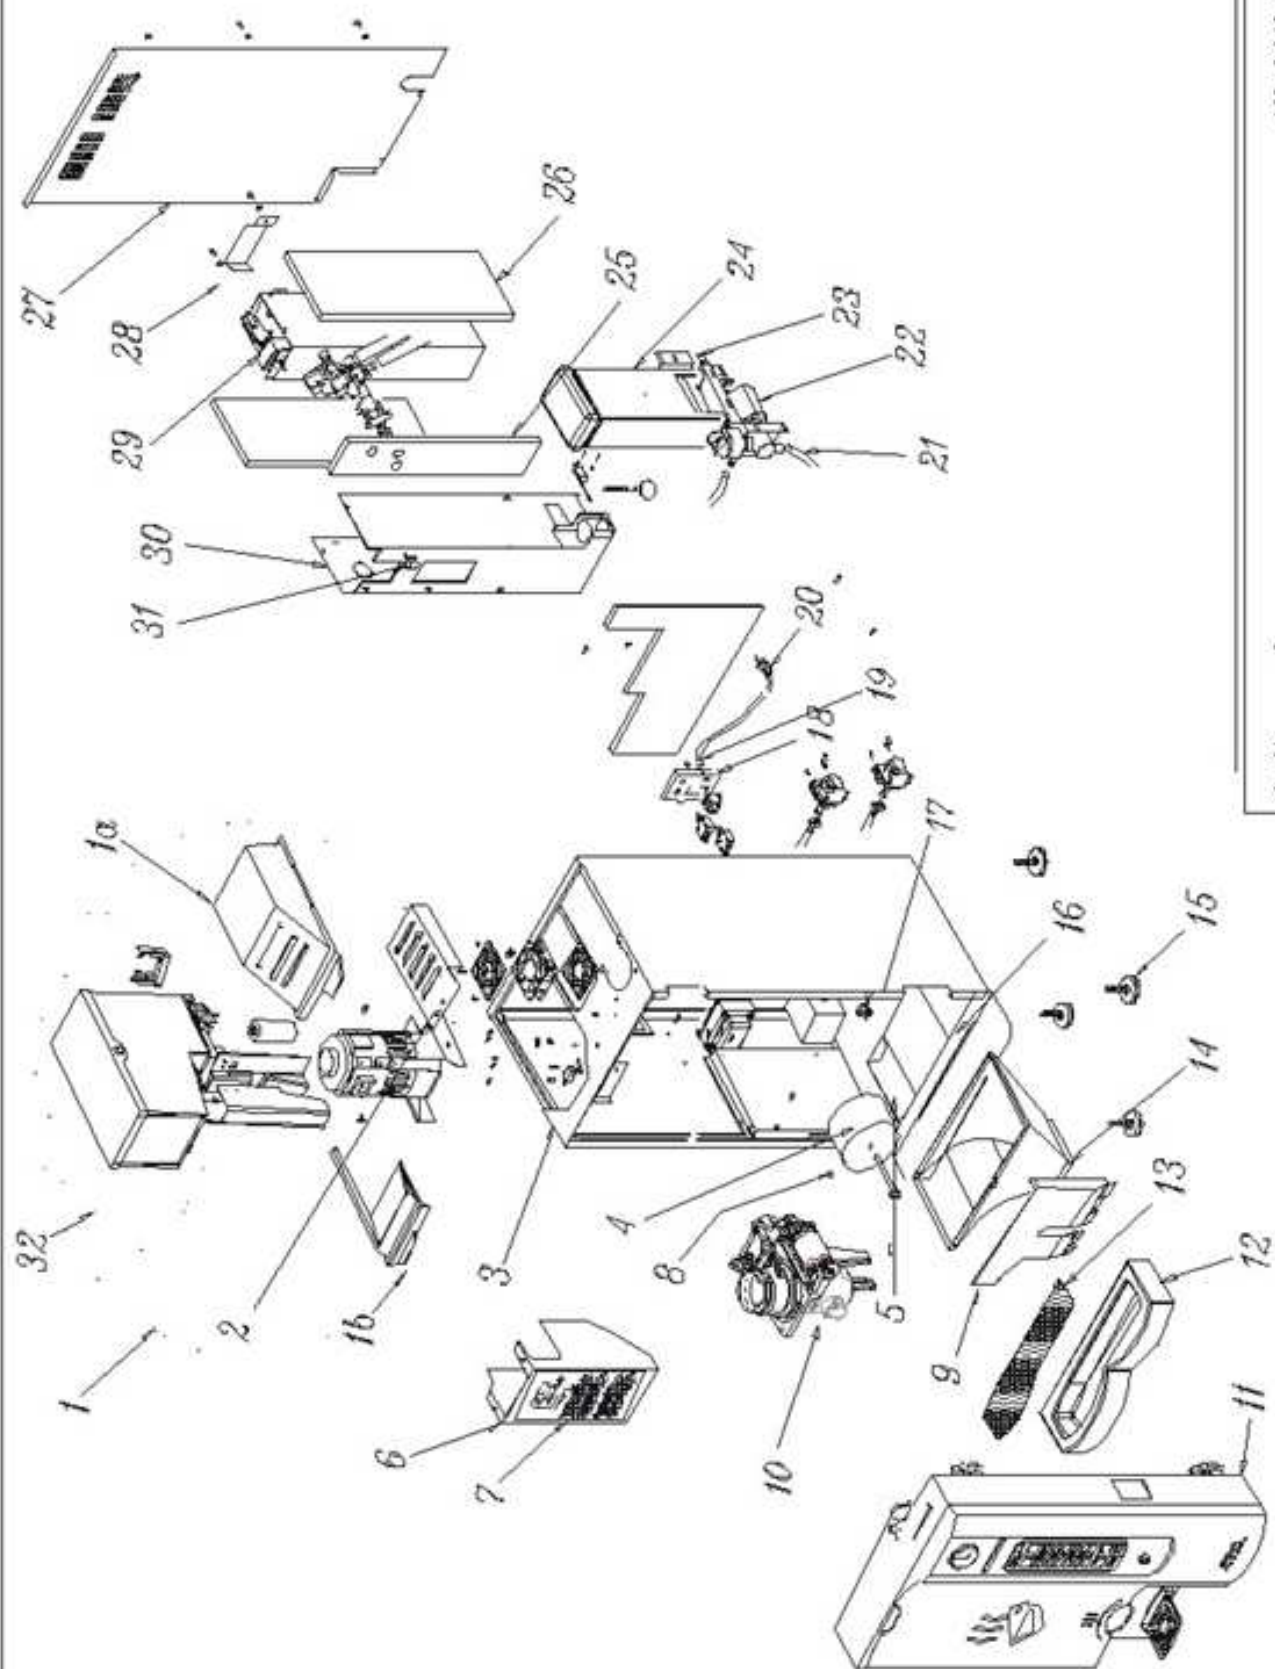

Coffee maker

Avalon X

No	Parts	Code	No	Parts	Code
1	Mosquito Net Sub-Assembly	98ASS01*	18	Electric Door Box	96CAB17
	Small Mosquito Net X		19	Strain Relief Bushing	96HAR32
	(a) Right Hood		20	Power Cable	96ELC08
	(b) Left Hood	98CAB02G	21	Inlet Water Chocolat Hose (silicon)	96TAN10
2	Tank Lid Cap	96CAB09*	22	Whipper and Motor Assembly	96ASS31
3	Cabinet	98CAB01	23	Simple Shelf	96CAB13
4	Paper Filter (Gold)	96CAB29	24	Chocolat Canister Assembly	96ASS26
	Paper Filter (Platinum)	99CAB29R	25	Front Insulator	96CAB21
5	Paper Filter Tray Gold	98CAB20	26	Side Insulator	96CAB20
	Paper Filter Tray Platinum	99CAB20	27	Back Plate	96CAB18*
6	Valve Cap	96LAB07*	28	Tank Lid Guard	96CAB11
7	Paper Filter Install Label (Gold)	98LAB05X	29	Hot Water Tank Assembly	99ASS16
	Paper Filter Install Label (106)	98LAB05RX	30	Tank Lid Support	96CAB10
8	Plug Bumper for Door	96HAR35	31	Deklips	96HAR27
9	Front Panel	99CAB03	32	Canister Bean Sub-Assembly	98ASS26
10	Brewer Assembly Gold	98CAB22		Canister Bean Sub-Assembly Extended	98ASS26A
	Brewer Assembly Platinum	99CAB22			
11	Door Sub-Assembly	96ASS37*			
12	Drip Tray	96CAB03*			
	Carafe Drip Tray	96CAB37*			
13	Liquid Dispenser Grill	96CAB05			
14	X Waste Basket	99CAB05			
15	Leveling Glides	96CAB19			
16	Bottom Plate	96CAB31			
17	Snap Bushing 1" diameter	96HAR31			

* Please specify the color

AVALON X

Coffee maker