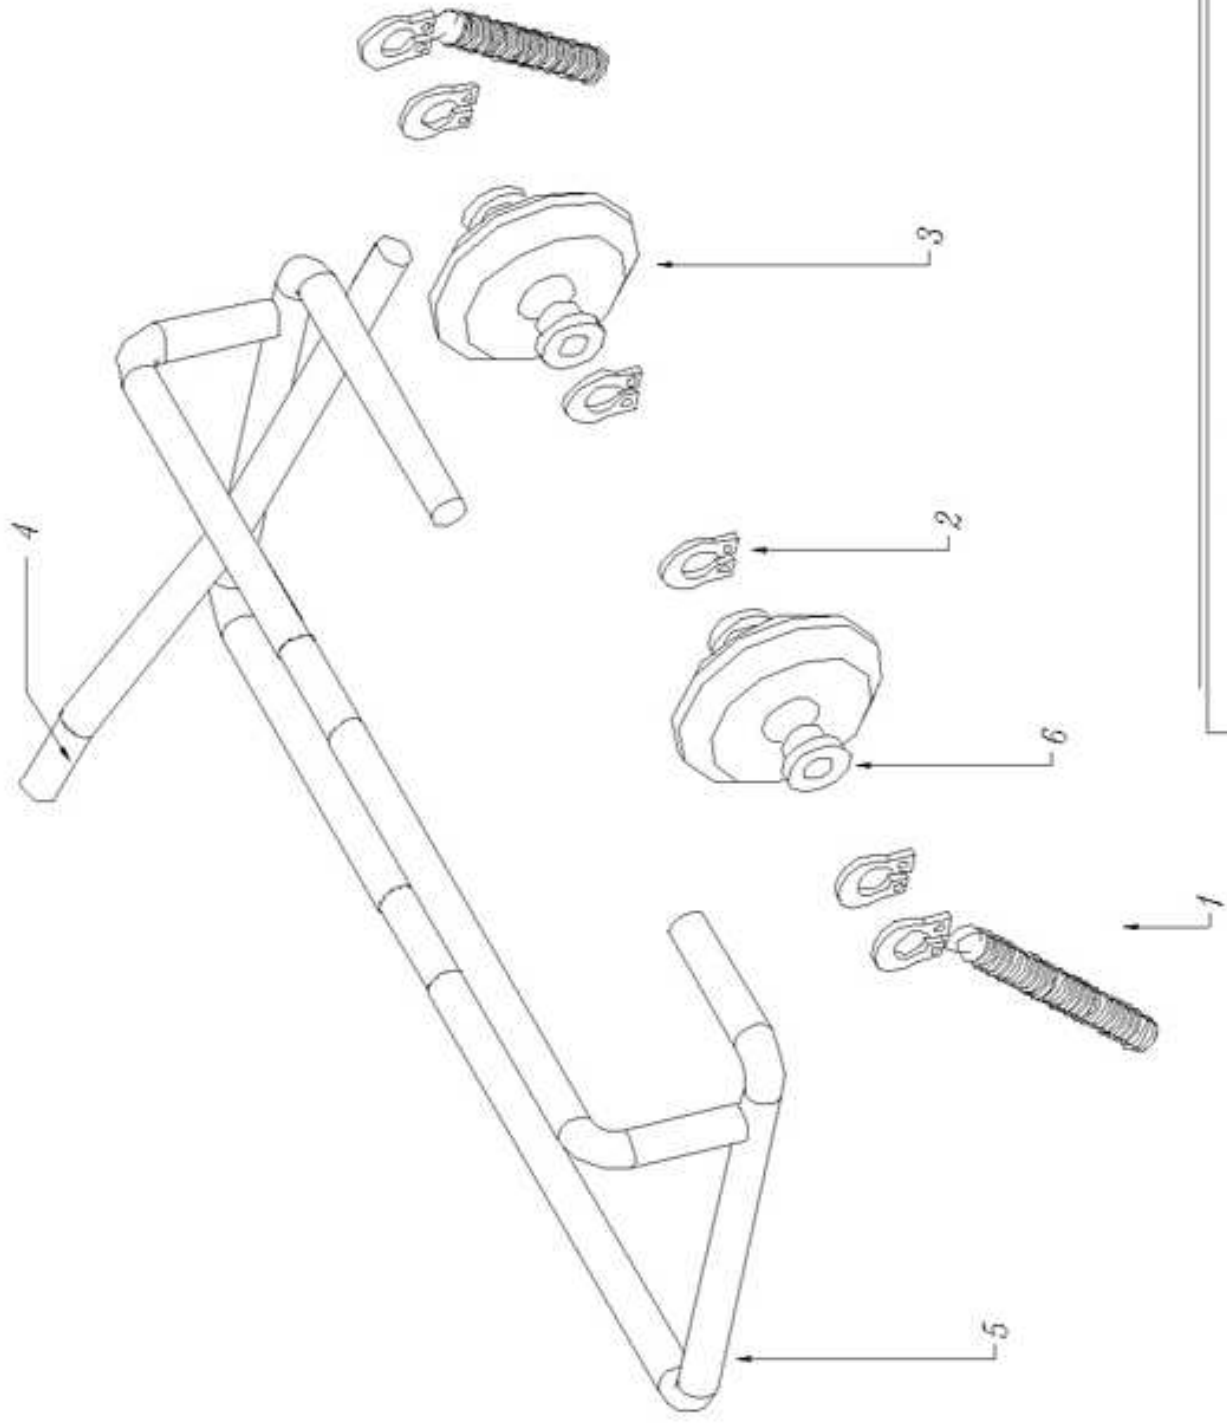

N.B: #1 Extension spring (98BRE05) + #4 lift bar (98BRE74) are not included in this assembly

Brewer yoke (gold) 98 ASS 134

Brewer (Platinum)

No	Parts	Code
1	R Screen	99BRE55R
2	R Screen Support	99BRE54R
3	R Cylinder	99BRE52R
4	R Frame	99BRE51R
5	R Vertical Rod Threaded	99BRE25R
6	R Brew Chamber	99BRE65R
7	R Lift Bar	99BRE74R
8	R Yoke Retaining Plate	99BRE06R
9	R 9 Teeth Sprocket	99BRE71R
10	R Extended Drum Shaft	99BRE73R
	Yoke Sub-Assembly Platinum	99SAS134
11	R Yoke	99BRE02R
12	R Extended Drum	99BRE75R
	Silicone spout converting kit	99SAS139
	Spout Brewer (silicone)	98BRE78S
	Stainless bracket for spout	96BRM11