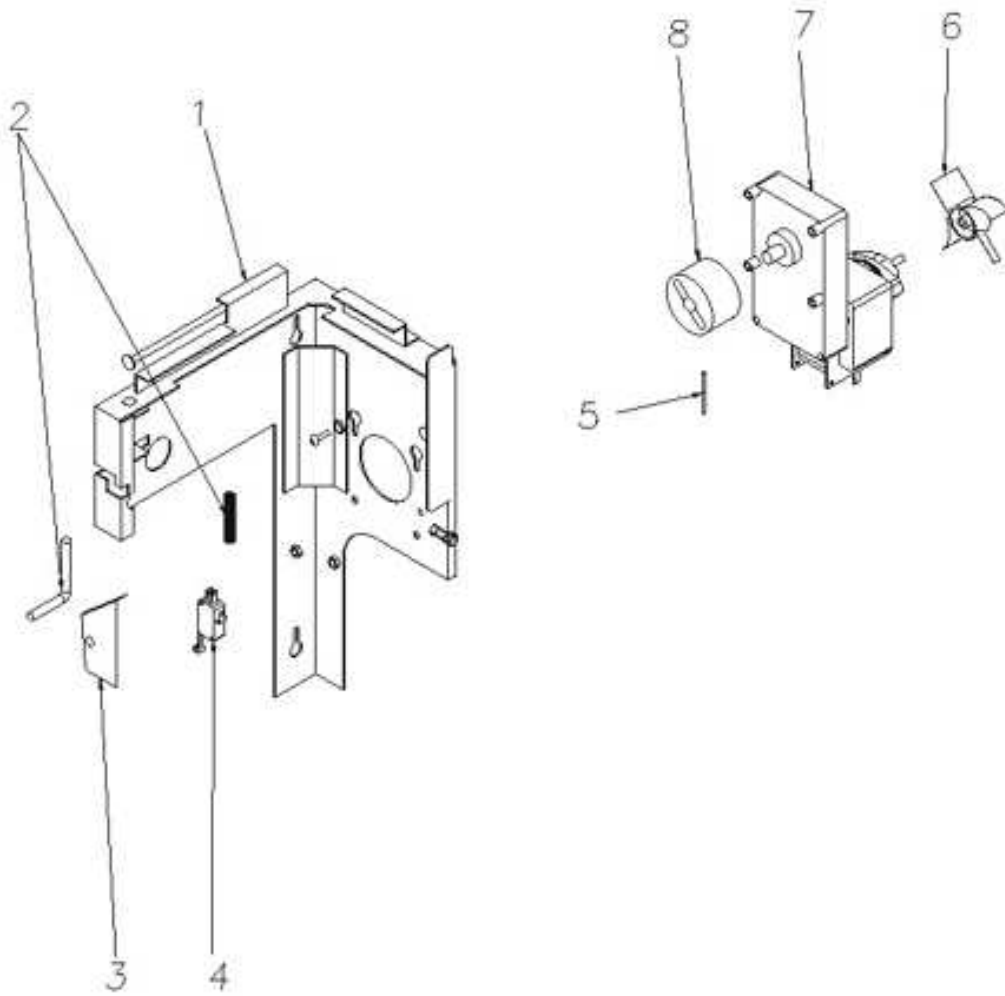

Brewer, Bracket and motor

Piston and rod

No	Parts	Code
1	Screw #8 X 1/2" Tappedtruss PH S/S	96HAR106
2	Top Plate Piston 9 oz	98BRE38
3	Tefflon Seal Piston 9 oz	98BRE39
4	Piston O'Ring	96HAR107
5	Rubber Ring	98BRE41
6	9 oz Piston	98BRE42
7	Spring Pin 1/8 X 1 1/2	96HAR40
8	Piston Lever	98BRE43
9	Set Screw 6/32" X 3/8"	96HAR122
10	Flange Bushing in Brass SF812-5 sym	98BRE86