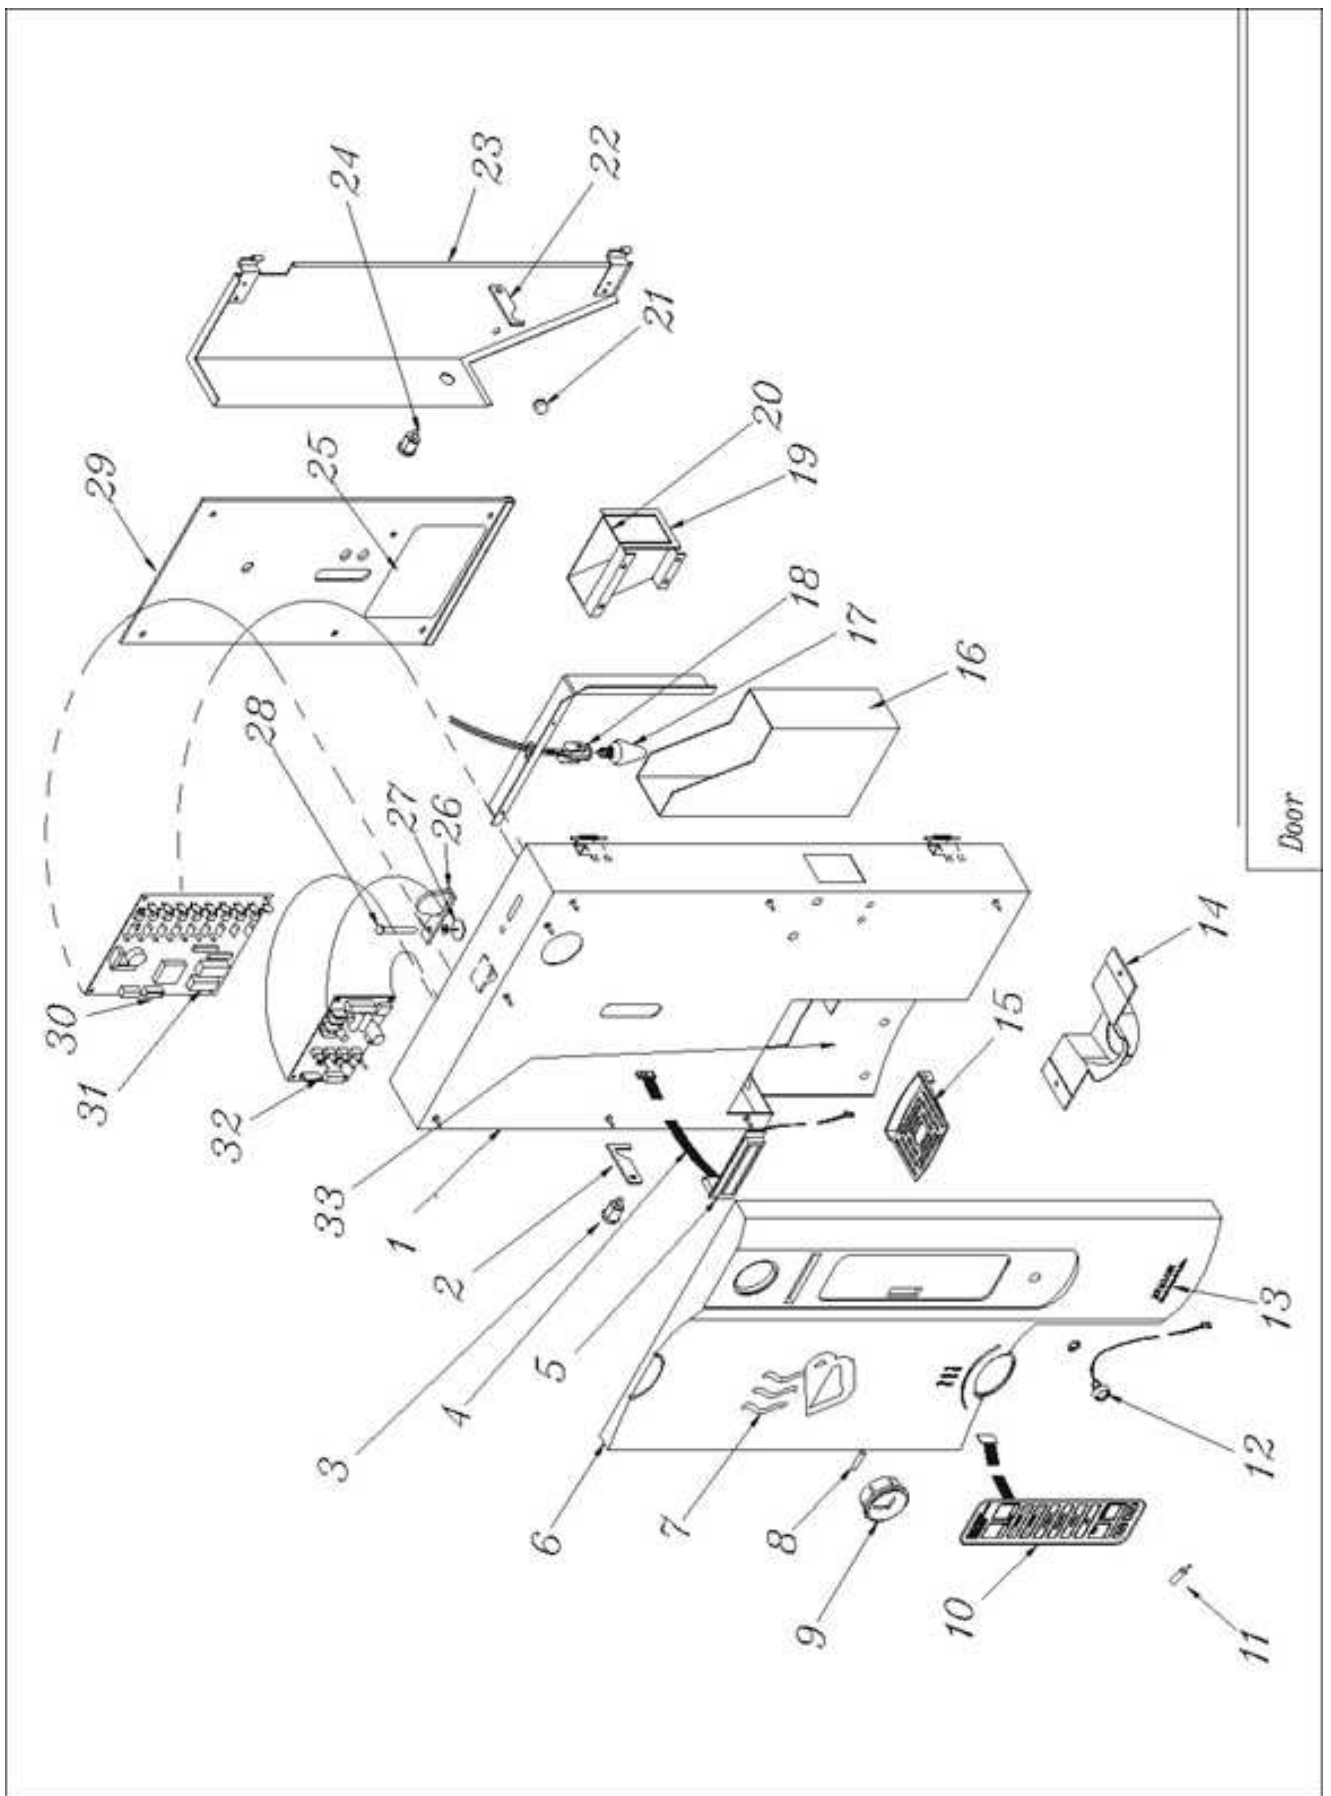

Door

No	Parts	Code	No	Parts	Code
1	Main Door	96DOR01*	17	7W Light	96DOR05
2	Left Cam	96DOR03	18	Sockets	96ASS29
3	Left Lock (External Door) (without key)	96DOR02	19	Coin Cup Return	96DOR13
4	LCD Flat Cable	96ELC22	20	Coin Return Door	96DOR14
5	LCD Screen	96DOR25	21	Plug Bumper for Interior Door	96HAR36
6	Fascia	96DOR20(*1)	22	Right Cam	96DOR09
7	AVALON Std (cup)	96LAB01	23	Interior Door	96DOR07*
	AVALON X (bean)	98LAB02	24	Right Lock (Internal Door) (without key)	96DOR08
8	Triple A Battery	96DOR24	25	Electric Warning Label	96LAB04
9	Clock	96ASS12	26	Coin Insert	99DOR17
10	Membrane (English, French, Spanish)	96DOR26	27	Coin Reject Plate	96DOR19
11	Key Holder Sub-Assembly	96ASS19	28	Coin Reject Pin	96DOR18
12	Tactile Key Sub-Assembly	96ASS13	29	Lexan Plate	96DOR10
13	Signature Std	96LAB02A	30	Principal Card	96ELN02(*2)
	Signature X	98LAB01A	31	Eprom	96ELN03(*2)
	Signature Std Quad	99LAB04A	32	Power Supply Card	96ELN01(*2)
	Signature X Quad	99LAB05A	33	Laminated	96ASS08
14	Fitting Piece	96DOR05		Main Door Key (5050)	96DOR30
15	Cup Stand Bracket Sub-Assembly	96ASS11		Interior Door key (8601)	96DOR31
16	Change Box	96DOR12		FUSE 5X20 SLOW 400 MA	96ELN06
				FUSE 5 AMP SLOW BUSS 1 1/4	96HAR80

*1 Specify the color

*2 Specify the version

Door