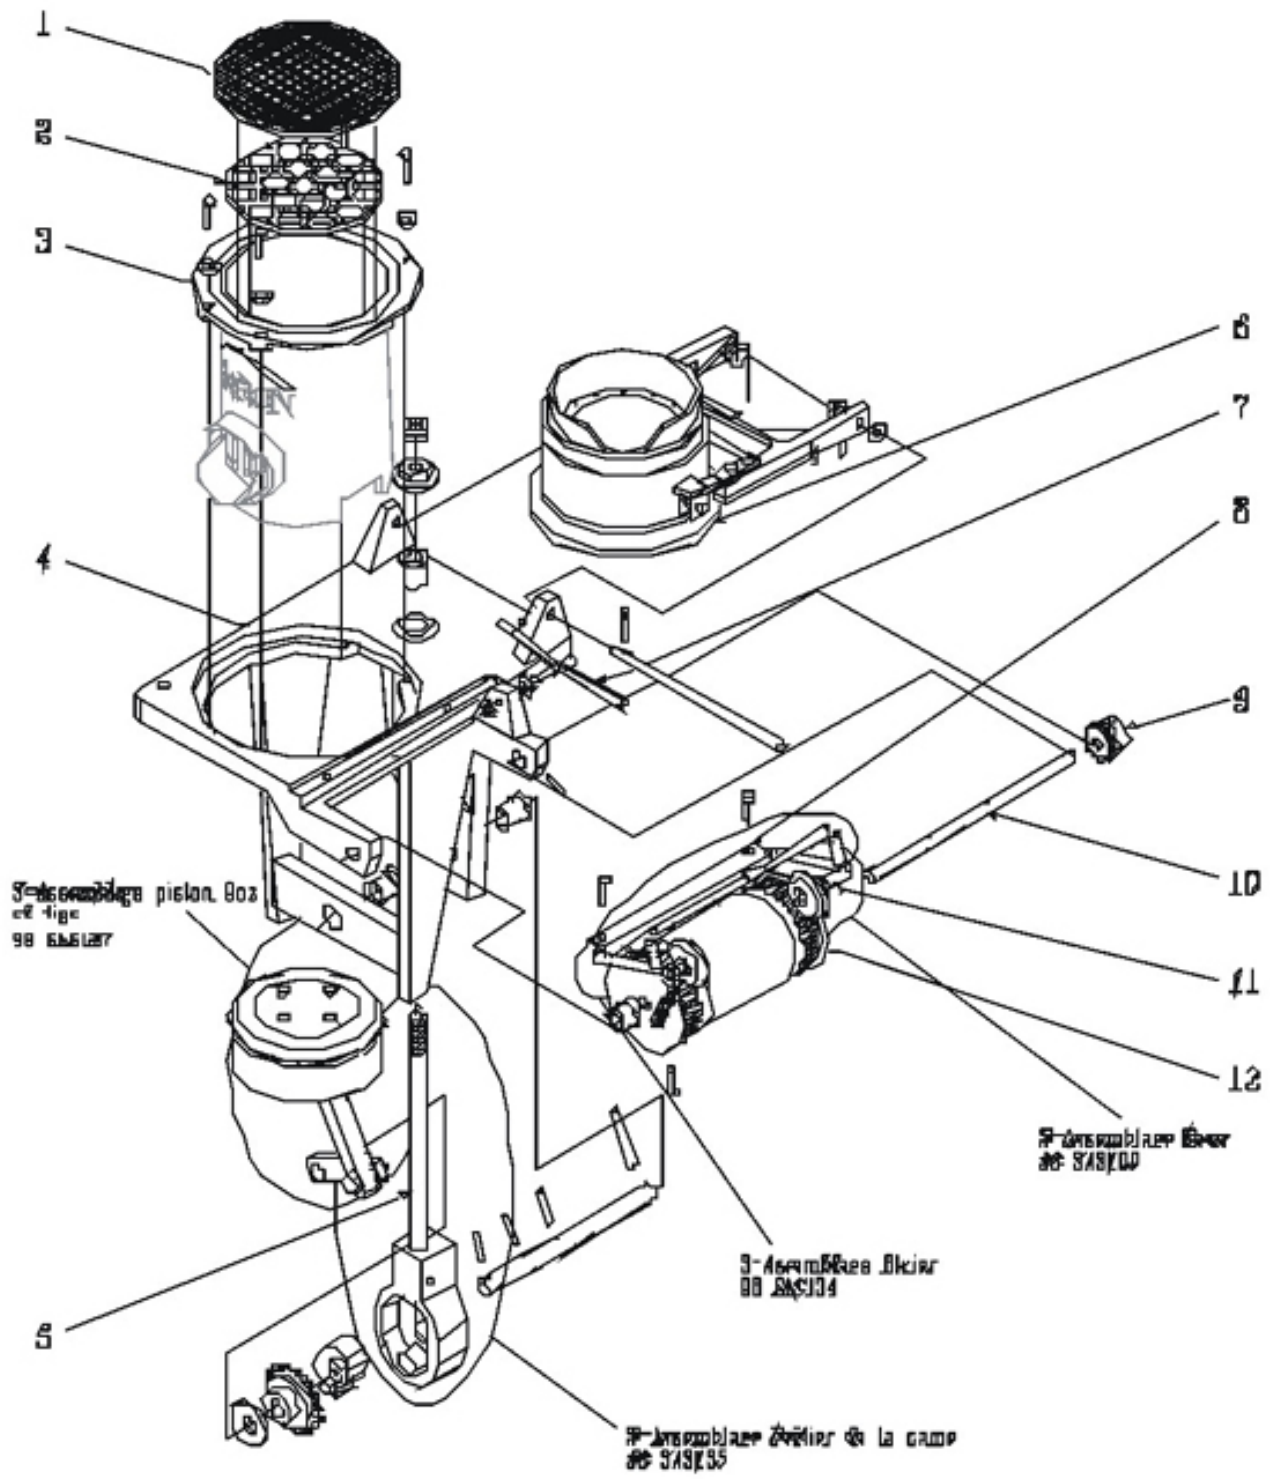

123456789101112

Brewer, Bracket and motor

No	Parts	Code	
	Brewer Bracket Sub-Assembly	96ASS20	<i>P</i> (Platinum) and <i>G</i> (Gold)
1	Brewer Bracket	96BRM01	
2	Lock S-A (Brewer)	96ASS03	
3	Switch Protector	96BRM06	
4	Coupling Switch (Brewer)	96ELC03	
5	Coiled Spring Pin 1/8" X 1 5/8"	96HAR40	
6	Impeller	96BRM04	
7	Brewer Motor	96BRM03	
8	Coupling (Dog driver)	96BRM05