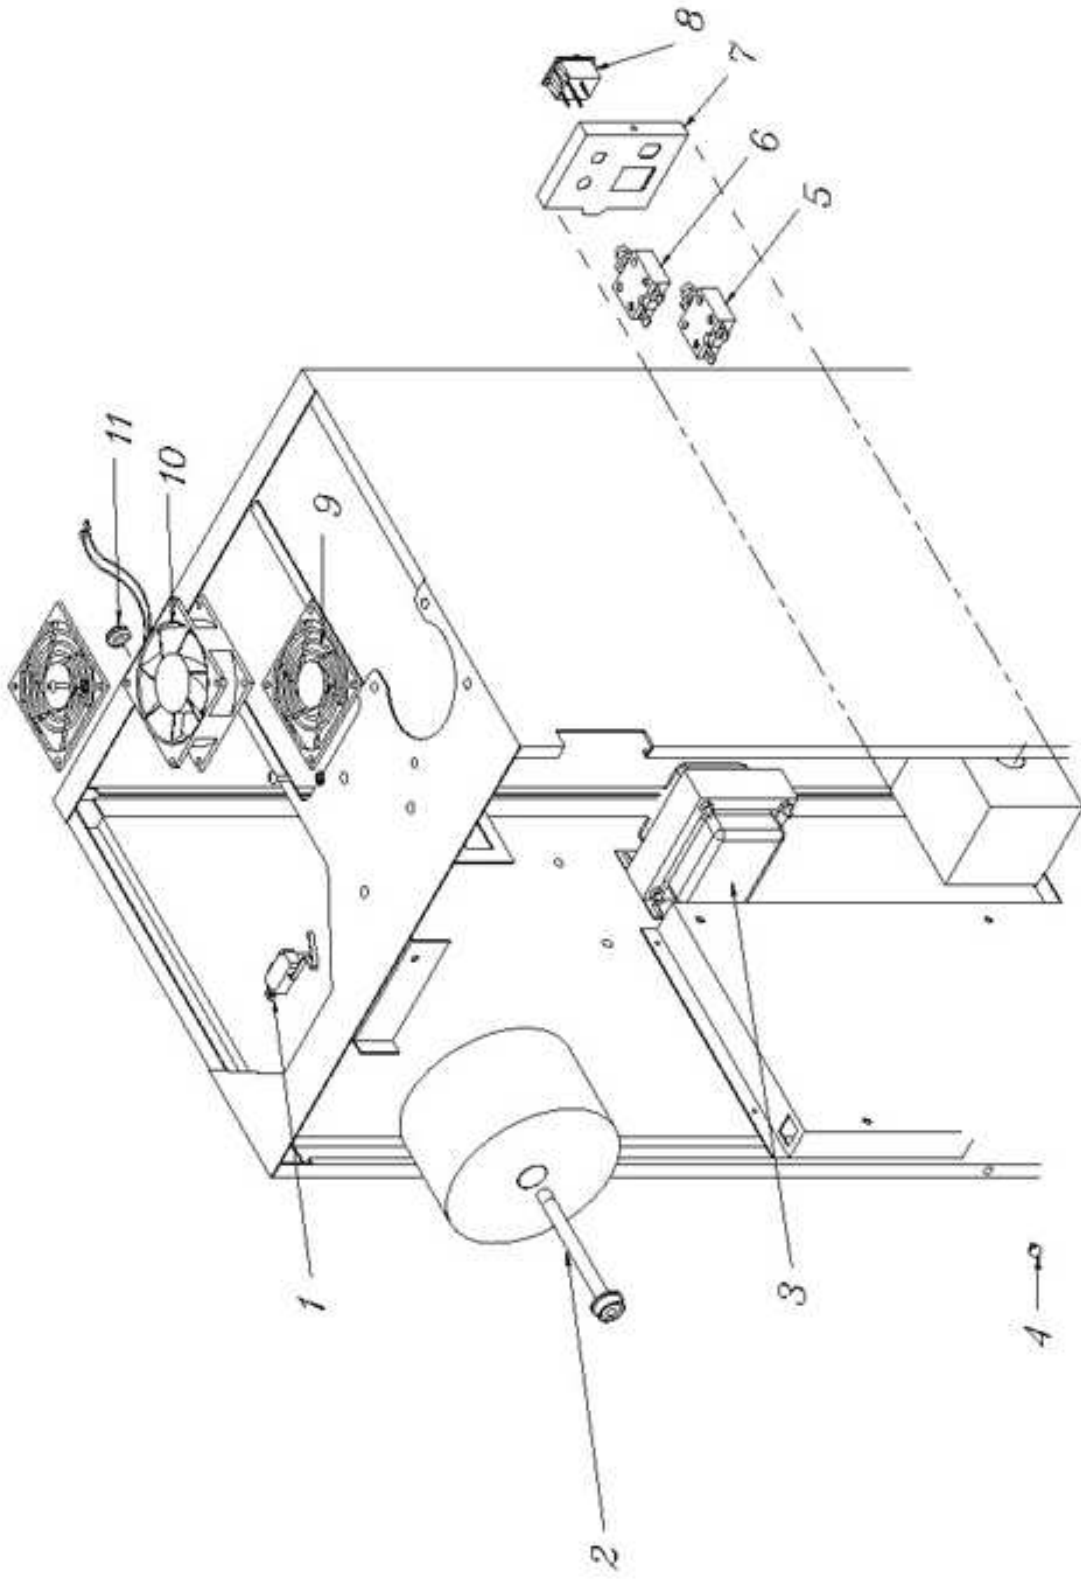

Top

AVALON Standard & AVALON QUAD

No	Parts	Code
1	Paper Safety Switch	96ELC02
2	Paper Support S-A Gold	96ASS05G
	Paper Support S-A Platinum	96ASS05P
3	Transformer	96ELC01
4	Plug Bumper for Door	96HAR35
5	Breaker 15AMP	96ELC13
6	Breaker 5AMP	96ELC14
7	Electric Box Door	96CAB17
8	On/Off Switch	96ELC07
9	Fan Guard	96ELC30
10	Fan Sub-Assembly	96ASS07
11	Rubber Grommet	96HAR41

* Please specify the color

Top

AVALON Standard/AVALON Quad