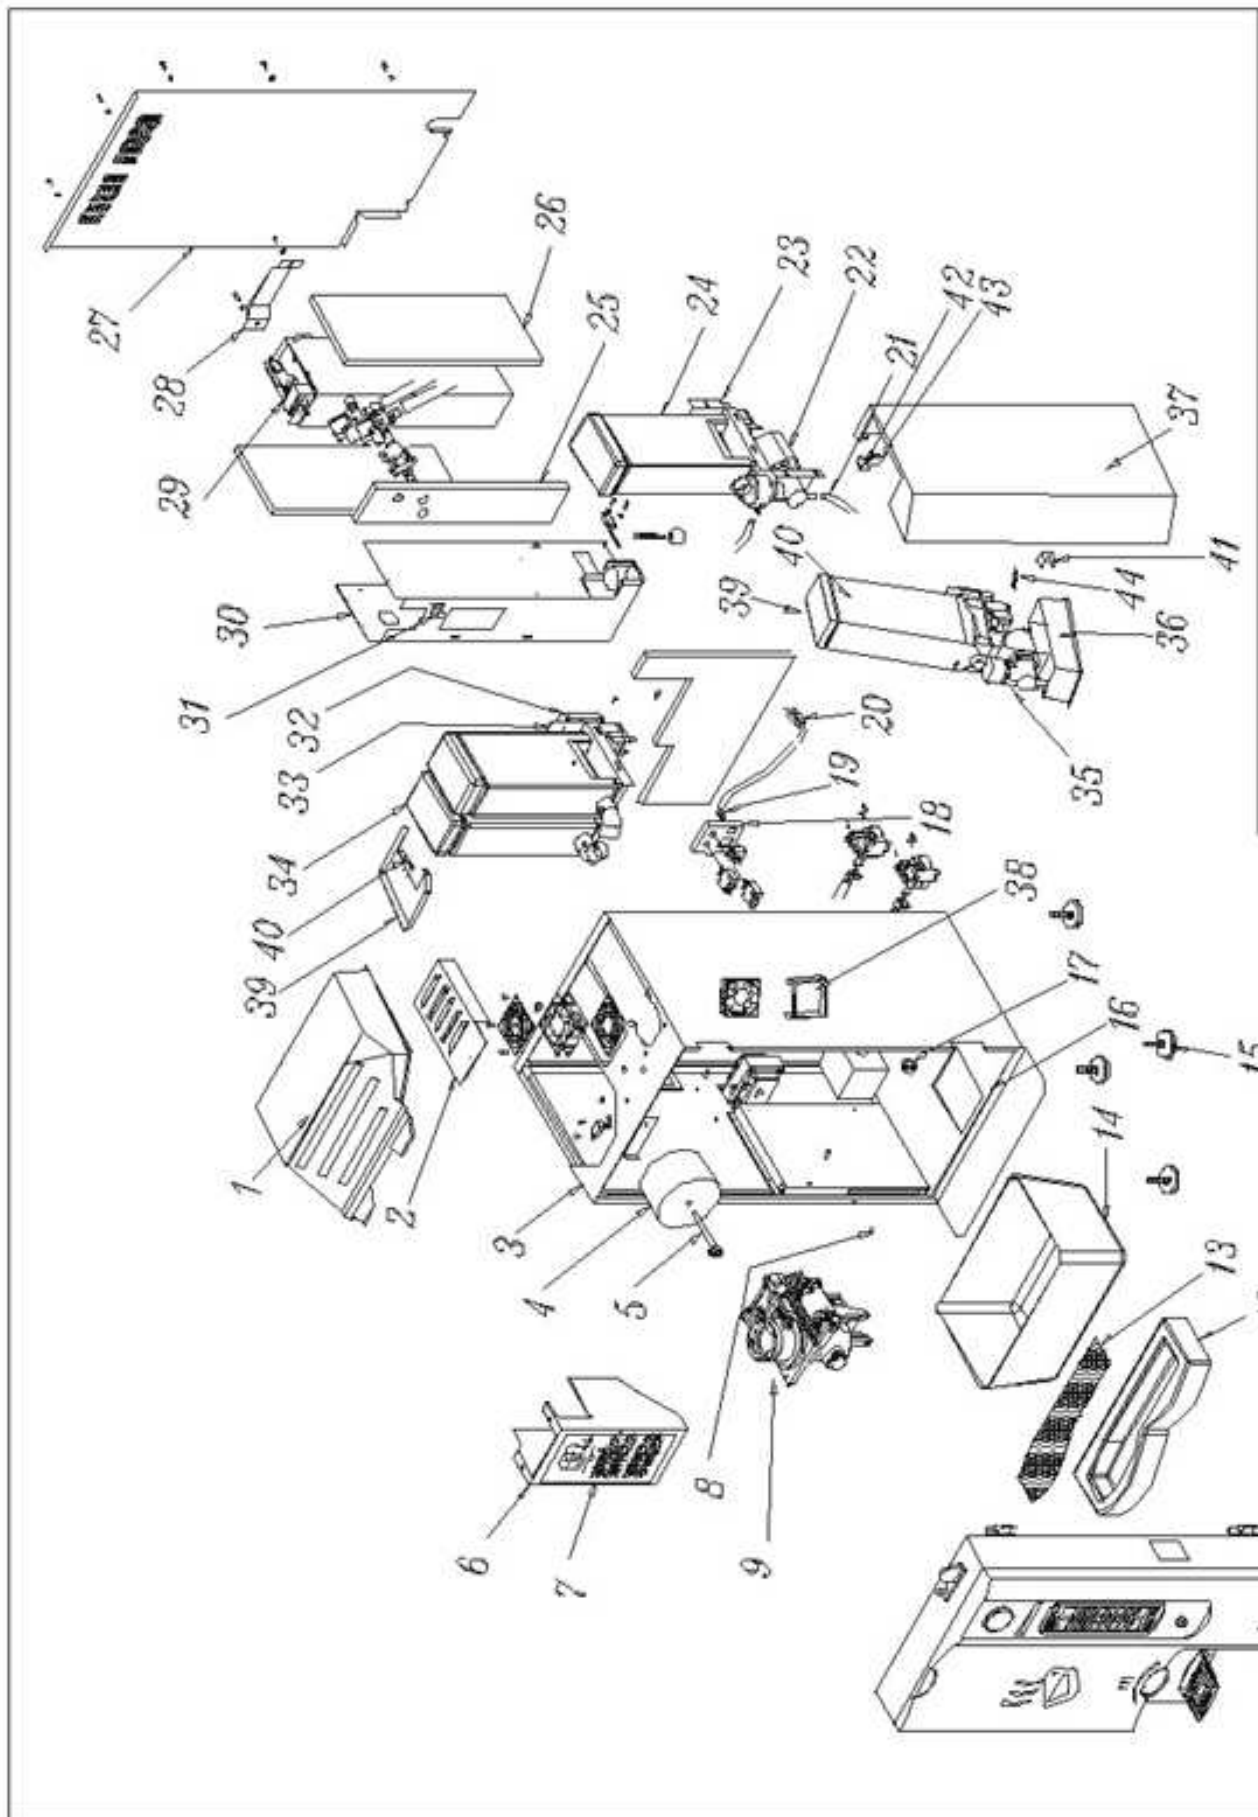

Coffee maker

Avalon Quad

No	Parts	Code	No	Parts	Code
1	Hood and Mosquito Net Sub-Assembly	99ASS01*	21	Inlet Water Chocolat Hose (silicon)	96TAN10
	Hood Extended	99ASS01A*	22	Whipper and Motor Assembly	96ASS31
2	Tank Lid Cap	96ASS09*	23	Simple Shelf	96CAB13
3	Cabinet	98CAB01	24	Chocolat Canister Assembly	96ASS26
4	Paper Filter (Gold)	96CAB29	25	Front Insulator	96CAB21
	Paper Filter (Platinum)	99CAB29R	26	Side Insulator	96CAB20
5	Paper Support Sub-Assembly	96ASS05	27	Back Cover Plate	96CAB18*
6	Valve Cap	96CAB07*	28	Tank Lid Guard	96CAB11
7	Paper Filter Install Label (Gold)	98LAB05	29	Hot Water Tank Assembly	96ASS16
	Paper Filter Install Label (106)	96LAB05R	30	Tank Lid Support	96CAB10
8	Plug Bumper for Door	96HAR35	31	Deklips	96CAB20
9	Brewer Assembly Gold	98CAB22	32	Ingredient Motor	96MOT01
	Brewer Assembly Platinum	99CAB22	33	Double Shelf	96CAB12
11	Door Sub-Assembly	96ASS37*	34	Coffee Canister Assembly	96ASS27
12	DripTray	96CAB03*	35	Quad Exterior Simple Shelf	99QUA12
	Carafe Drip Tray	96CAB37*	36	Overflow Drip Tray Quad	99QUA16
13	Liquid Dispenser Grill	96CAB05	37	Quad Lateral Box	99QUA10
14	Waste Basket	96CAB08	38	Quad Fan Bracket	99QUA11
15	Leveling Glides	96CAB19	39	Canister Tray	99CAB11
16	Bottom PLate	96CAB31	40	Support Canister Tray	99CAB19
17	Snap Bushing 1" diameter	96HAR31	41	Quad Lock Bracket	99QUA07
18	Electric Door Box	96CAB17	42	Quad Superior Hinge	99QUA05
19	Strain Relief Bushing	96HAR32	43	Quad Low Hinge	99QUA04
20	Power Cable	96ELC08	44	Quad Lateral Box Fixation	99QUA13

* Please specify the color

AVALON Grand

Coffee maker