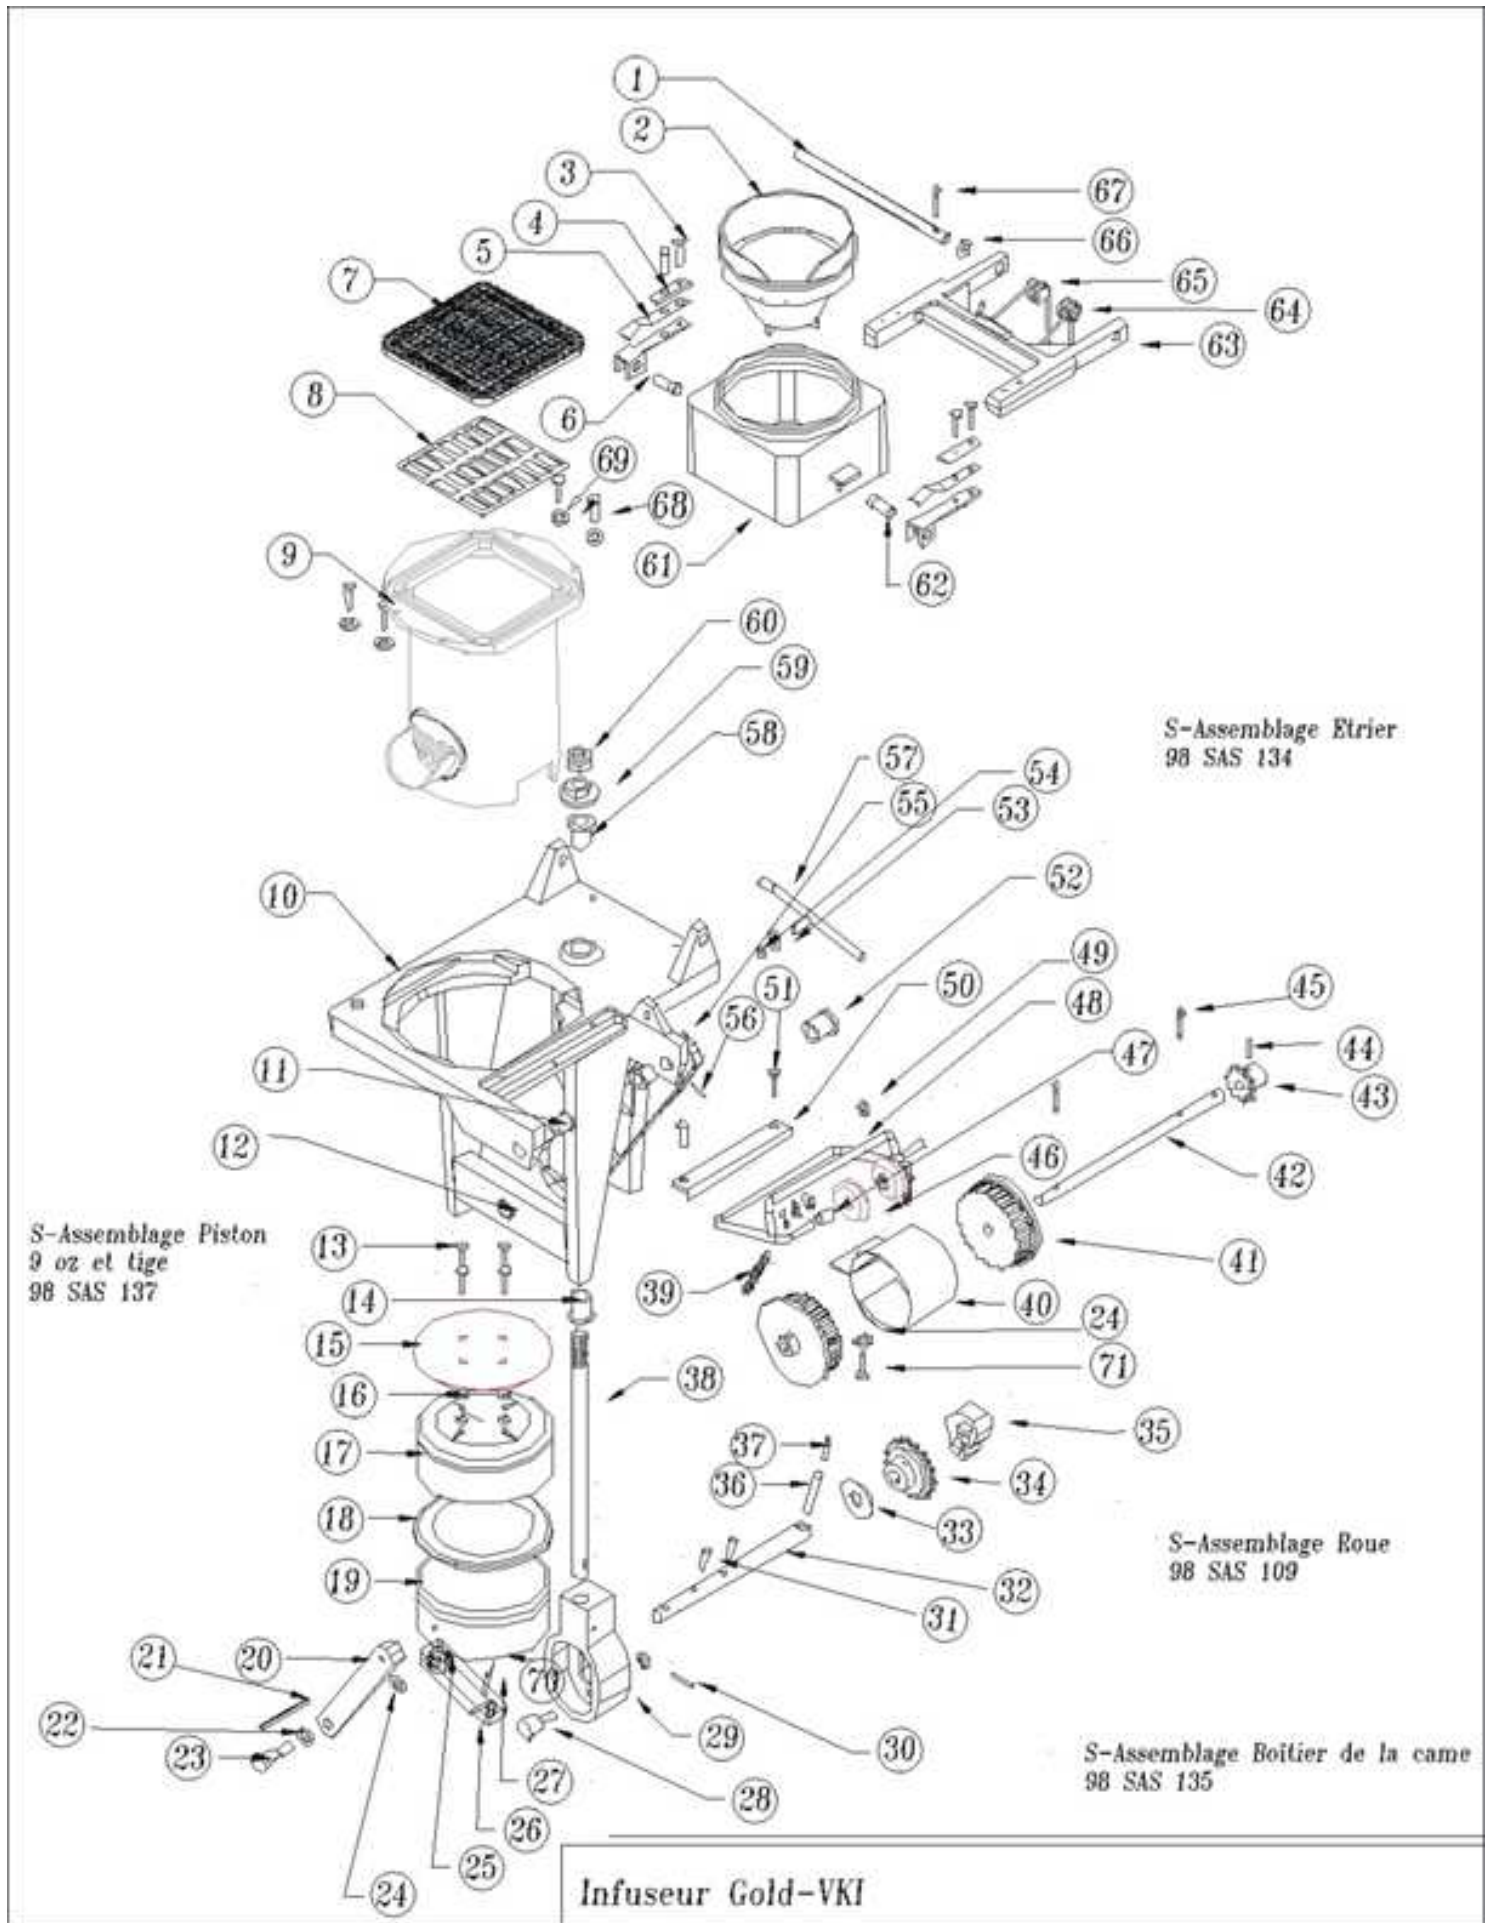

Coffee roasters

AVALON X et AVALON QUAD X

Brewer (GOLD-VKI)

No Parts		Code		
1	H-Frame Shaft	98BRE69	37	Taper Pin #4/0 X 3/4 18-8 S/S 96HAR111
2	Funnel	98BRE64	38	Vertical Rod Treated 98BRE25
3	Screw 6-32 X 5/8" Pan PH SS	96HAR114	39	Extension Spring 98BRE05
4	Superior Plate	98BRE61	40	Tape Drum Guide Band 98BRE76
5	Spring Plate	98BRE59	41	Gold Tape Drum 98BRE75
6	Pressure Spring, H-Frame	98BRE58	42	Drum Shaft Gold 98BRE73
7	Golg VKI Screen and Seal	98BRE55	43	Sprocket 98BRE71
8	Screen Support	98BRE54	44	Spring Pin 1/8" X 1/2" 96HAR121
9	9 oz Cylinder VKI	96BRE52	45	Spring Pin 1/8 X 7/8 96HAR103
10	Principal Frame	98BRE51		Yoke Sub-Assembly (Gold-VKI) 98SAS134
11	Main Frame Small Bearing	96HAR117	46	Tape Advance Wheel Assembly 98SAS109
12	Large Bearing	96HAR105	47	Shoulder Washer 96HAR130
	Piston Sub-Assembly (Gold-Platinum)	98SAS137	48	Yoke Gold 98BRE02
13	Screw #8 X 1/2 Tappedtruss PH S/S	96HAR106	49	Retaining Ring 3/16 (zinc) 96HAR100
14	Large Bearing	96HAR105	50	Yoke Retaining Plate 98BRE06
15	Top Plate	98BRE38	51	Screw 8-32 X 3/8" RD PH 96HAR101
16	Piston O'Ring #008-V 1/16" X 3/16" X 5/16"	96HAR107	52	Large Bearing 96HAR105
17	Teflon Seal	98BRE39	53	Flat Washer 0,193" X 0,437" X 0,050" SS 96HAR108
18	Piston O'Ring	98BRE41	54	Retaining Ring 3/16 (zinc) 96HAR100
19	Piston 9 oz	98BRE42	55a	Short Chain 16 1/4" Long, 65 Links 98BRE81
20	Piston Lever	98BRE43	55b	25 NP Connector 98BRE08
21	Coiled Spring Pin 1/8" X 1 1/2"	96HAR40	56	Spring Pin 3/32 X 5/8 96HAR113
22	Flange bushing in Brass Bos FB 46 3	98BRE86	57	Lift Bar 98BRE74
23	Crank Arm Shoulder Screw	96HAR109	58	Large Bearing 96HAR105
24	Flat Washer 0,193" X 0,437" X 0,050" SS	96HAR108	59	Adjusting Nut 3/8-24 98BRE57
25	Locknut 10-24 NTM INS Nylon 18-8 Hexagonal S/S	96HAR102	60	Lock Nut Nylon, 3/8 X 24 96HAR115
26	Crank Arm	98BRE35	61	Brew Chamber 9 oz Assembly 98SAS105
27	Spring Pin 1/8 X 7/8	96HAR103	62	Pin Pressure Spring 98BRE63
28	Cam Follower	98BRE28	63	Brewer H-Frame 98BRE66
29	Cam Box	98BRE29	64	Left Side Lift Spring 98BRE67
30	Nylon Lock Nut 10-32 Hex	96HAR45	65	Right Side Lift Spring 98BRE68
31	Spring Pin 1/8 X 7/8	96HAR103	66	Flat Washer 0,5 X 0,265 X 0,030" 96HAR125
32	Main Shaft	98BRE47	67	Cotter Pin 3/32 X 1/2" 96HAR116
33	Flat Washer 0,390 X 1,00 X 0,062	96HAR104	68	Screw 8-32 X 1/2" Long-Truss PH 96HAR49
34	Clutch Sprocket	98BRE31	69	Flat Washer #8 96HAR124
35	Came	98BRE30	70	Taper Pin 16 X 1,5 MM 96HAR128
36	Spring Pin 3/16 X 1 1/4	96HAR110	71	Screw 8-32 X 5/16" Pan PH S/S 96HAR126
				Spout Brewer VKI 96BRE78
				Spout Extension VKI 96BRE79