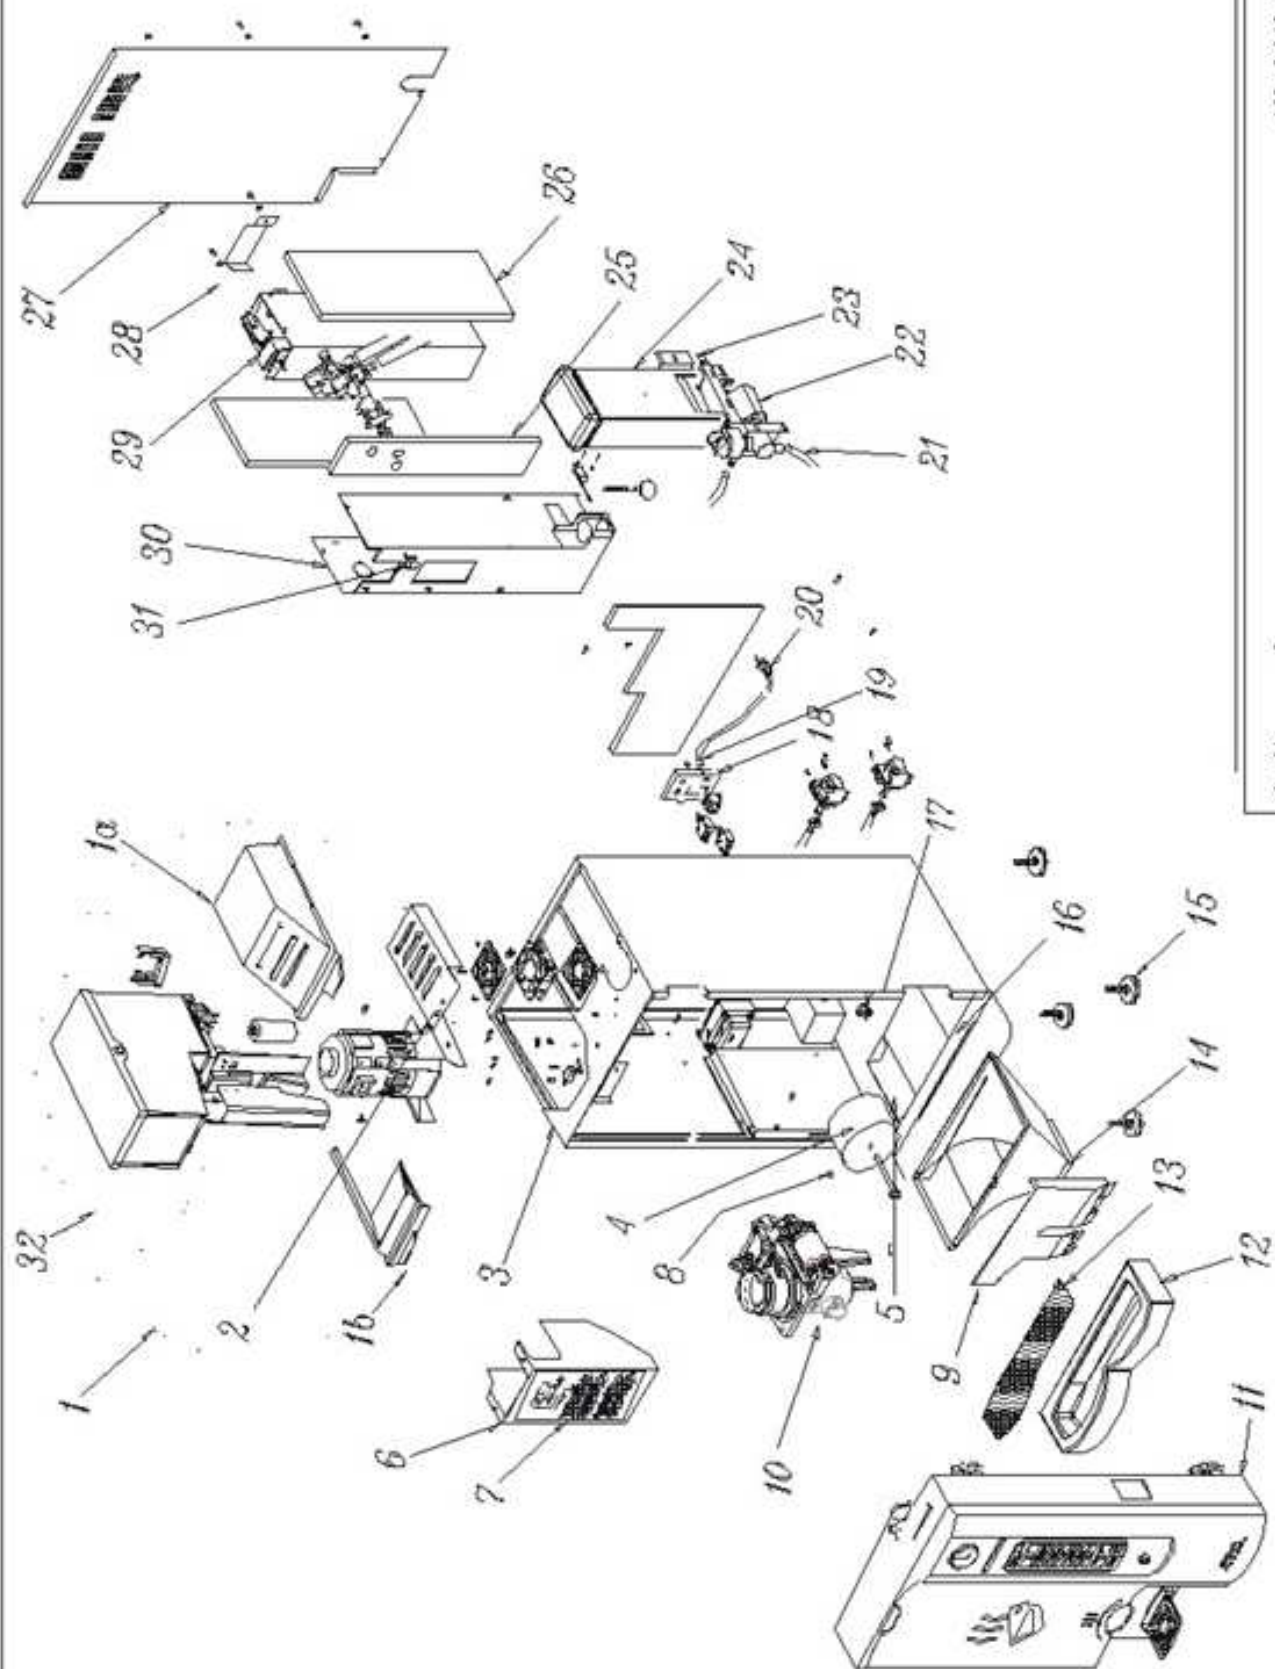

Coffee maker

Avalon X

No	Parts	Code	No	Parts	Code
1	Mosquito Net Sub-Assembly	98ASS01*	18	Electric Door Box	96CAB17
	Small Mosquito Net X		19	Strain Relief Bushing	96HAR32
	(a) Right Hood		20	Power Cable	96ELC08
	(b) Left Hood	98CAB02G	21	Inlet Water Chocolat Hose (silicon)	96TAN10
2	Tank Lid Cap	96CAB09*	22	Whipper and Motor Assembly	96ASS31
3	Cabinet	98CAB01	23	Simple Shelf	96CAB13
4	Paper Filter (Gold)	96CAB29	24	Chocolat Canister Assembly	96ASS26
	Paper Filter (Platinum)	99CAB29R	25	Front Insulator	96CAB21
5	Paper Filter Tray Gold	98CAB20	26	Side Insulator	96CAB20
	Paper Filter Tray Platinum	99CAB20	27	Back Plate	96CAB18*
6	Valve Cap	96LAB07*	28	Tank Lid Guard	96CAB11
7	Paper Filter Install Label (Gold)	98LAB05X	29	Hot Water Tank Assembly	96ASS16
	Paper Filter Install Label (106)	98LAB05RX	30	Tank Lid Support	96CAB10
8	Plug Bumper for Door	96HAR35	31	Deklips	96HAR27
9	Front Panel	99CAB03	32	Canister Bean Sub-Assembly	98ASS26
10	Brewer Assembly Gold	98CAB22		Canister Bean Sub-Assembly Extended	98ASS26A
	Brewer Assembly Platinum	99CAB22			
11	Door Sub-Assembly	96ASS37*			
12	Drip Tray	96CAB03*			
	Carafe Drip Tray	96CAB37*			
13	Liquid Dispenser Grill	96CAB05			
14	X Waste Basket	99CAB05			
15	Leveling Glides	96CAB19			
16	Bottom Plate	96CAB31			
17	Snap Bushing 1" diameter	96HAR31			

* Please specify the color

AVALON X

Coffee maker