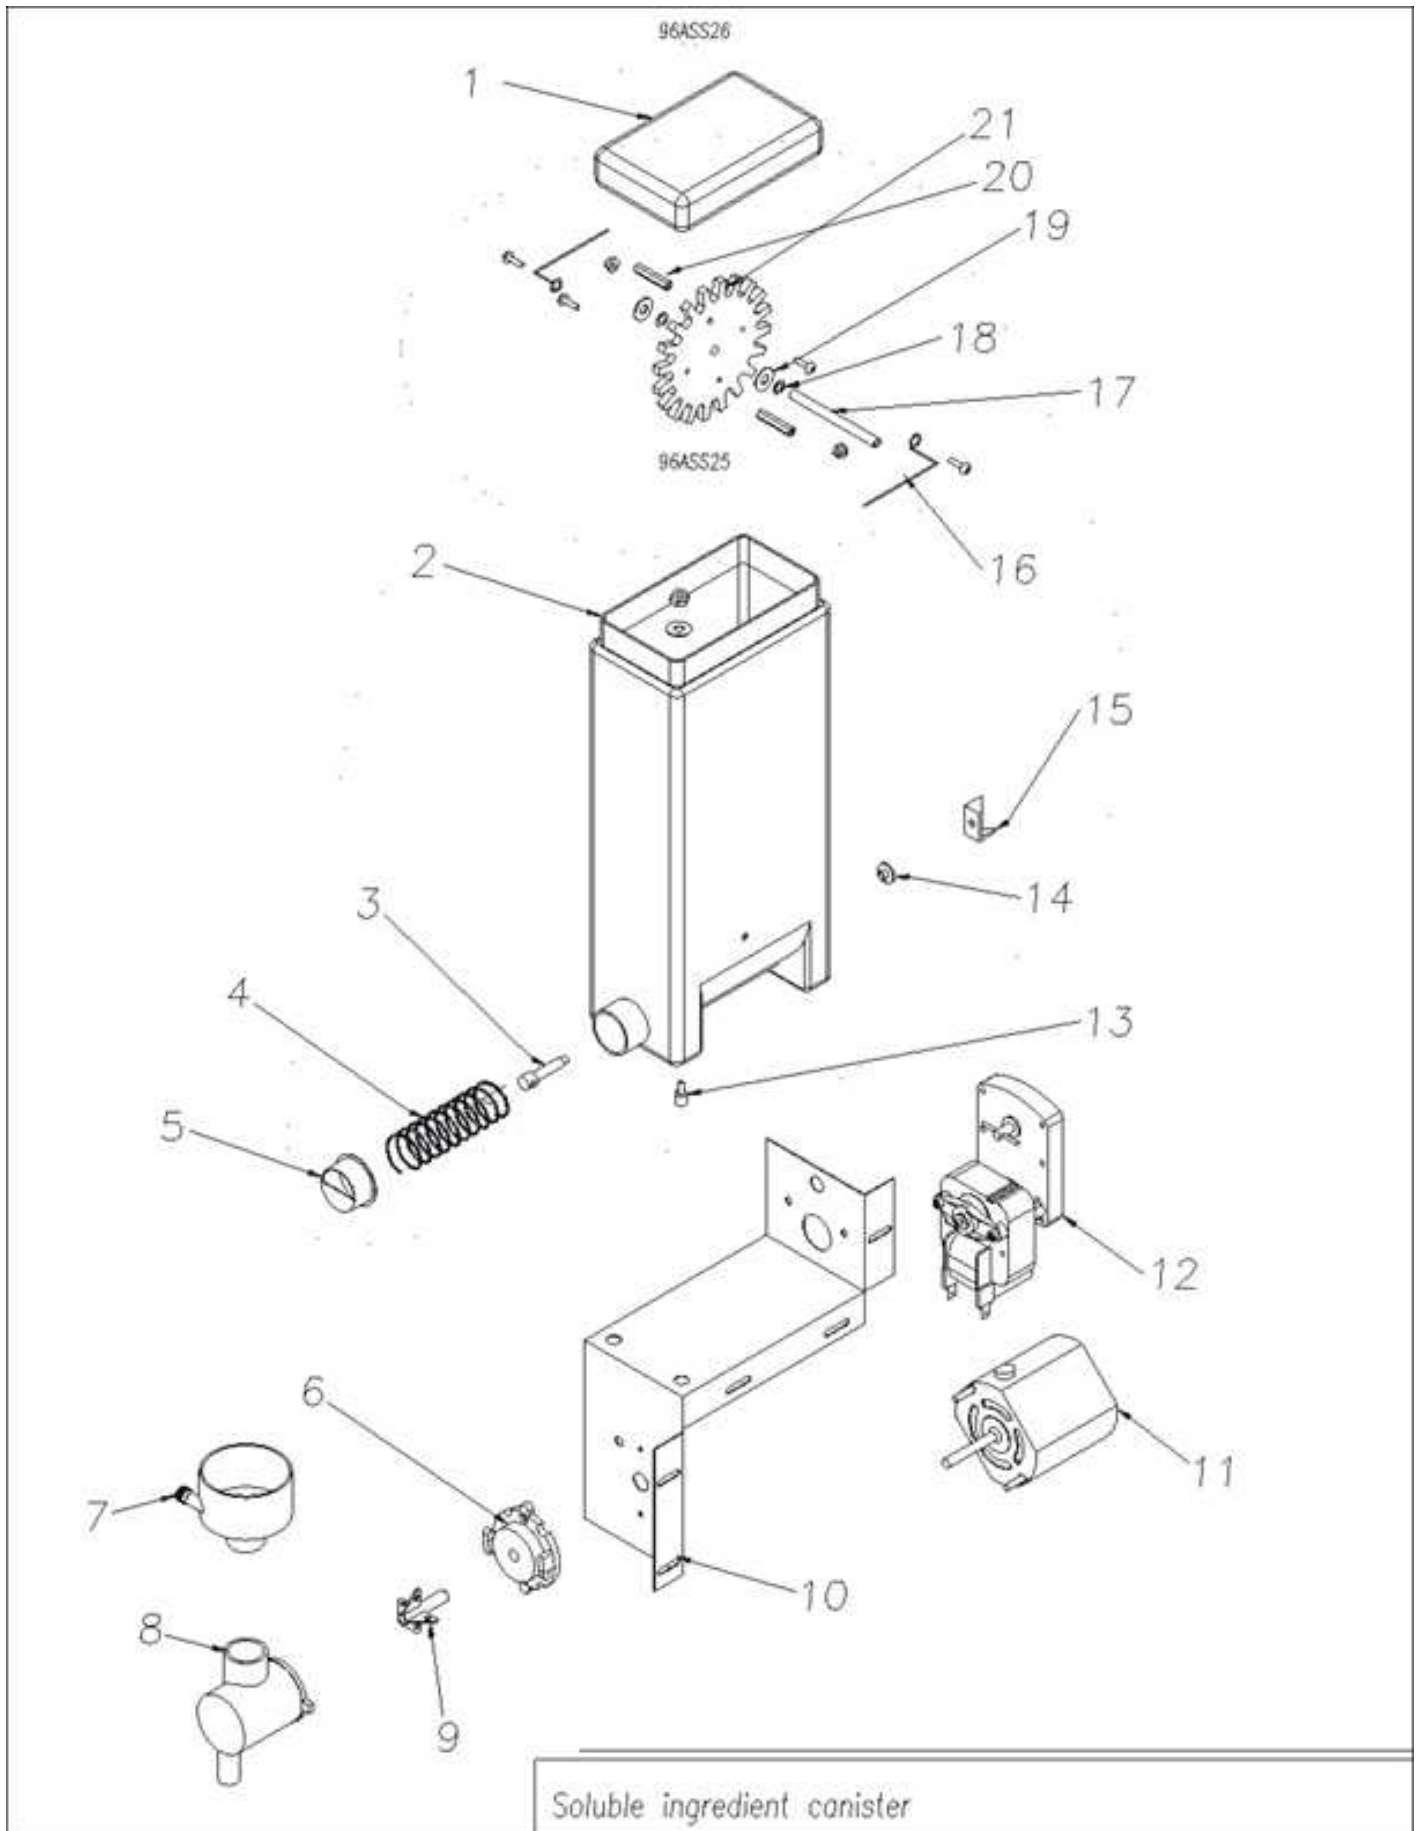

Hoses and tank

Outlet valve

No	Parts	Code
1	Coil	96TAN38
2	Braquet Valve	96TAN39
3	Plunger Spring	96TAN40
4	Plunger	96TAN41
5	Membarne	96TAN42
6	Body Valve	96TAN43
7	Screw 6-32 X 1/2 Long-Hex, Slot	96HAR67
8	O'Ring	96TAN44
9	Elbow	96TAN45
10	Event Hose (3" for regular valve)	96TAN33
	Event Hose (6" for chocolate valve only)	96TAN33
	Rebuilt Kit*	96TAN37

*Included:plunger sping, plunger, membrane, o'ring.

Outlet valve

Soluble ingredient canister

No	Parts	Code
	Canister Chocolate Sub-Assembly	96ASS26
1	Canister Lid	96CAN05
2	Canister	96CAN04
3	Transmission Shaft	96CAN07
4	#1 Spring	96CAN01
5	Cap	96CAN14
6	Whipper Base	96CHO01
7	Inlet Water Funnel	96ASS28
8	Whipping Chamber	96CHO04
9	Blade Shaft	96CHO02
10	Black Simple Shelf	96CAB13N
11	Whipping Motor Sub-Assembly	96ASS31
12	Ingredient Motor	96MOT01
13	Location Pin #2	96CAN12
14	Transmission Bushing	96CAN13
15	Transmission	96CAN06
	Sprocket Sub-Assembly	96ASS25
16	#3 Spring	96CAN03
17	Sprocket Shaft	96CAN09
18	Retaining Ring 1/4"	96HAR46
19	Washer S/S 1/4"	96HAR42
20	Fixation Posts 6-32 X 1 1/8" Long	96HAR43
21	Sprocket	96CAN10
	Whipper Base Seal	96CHO06