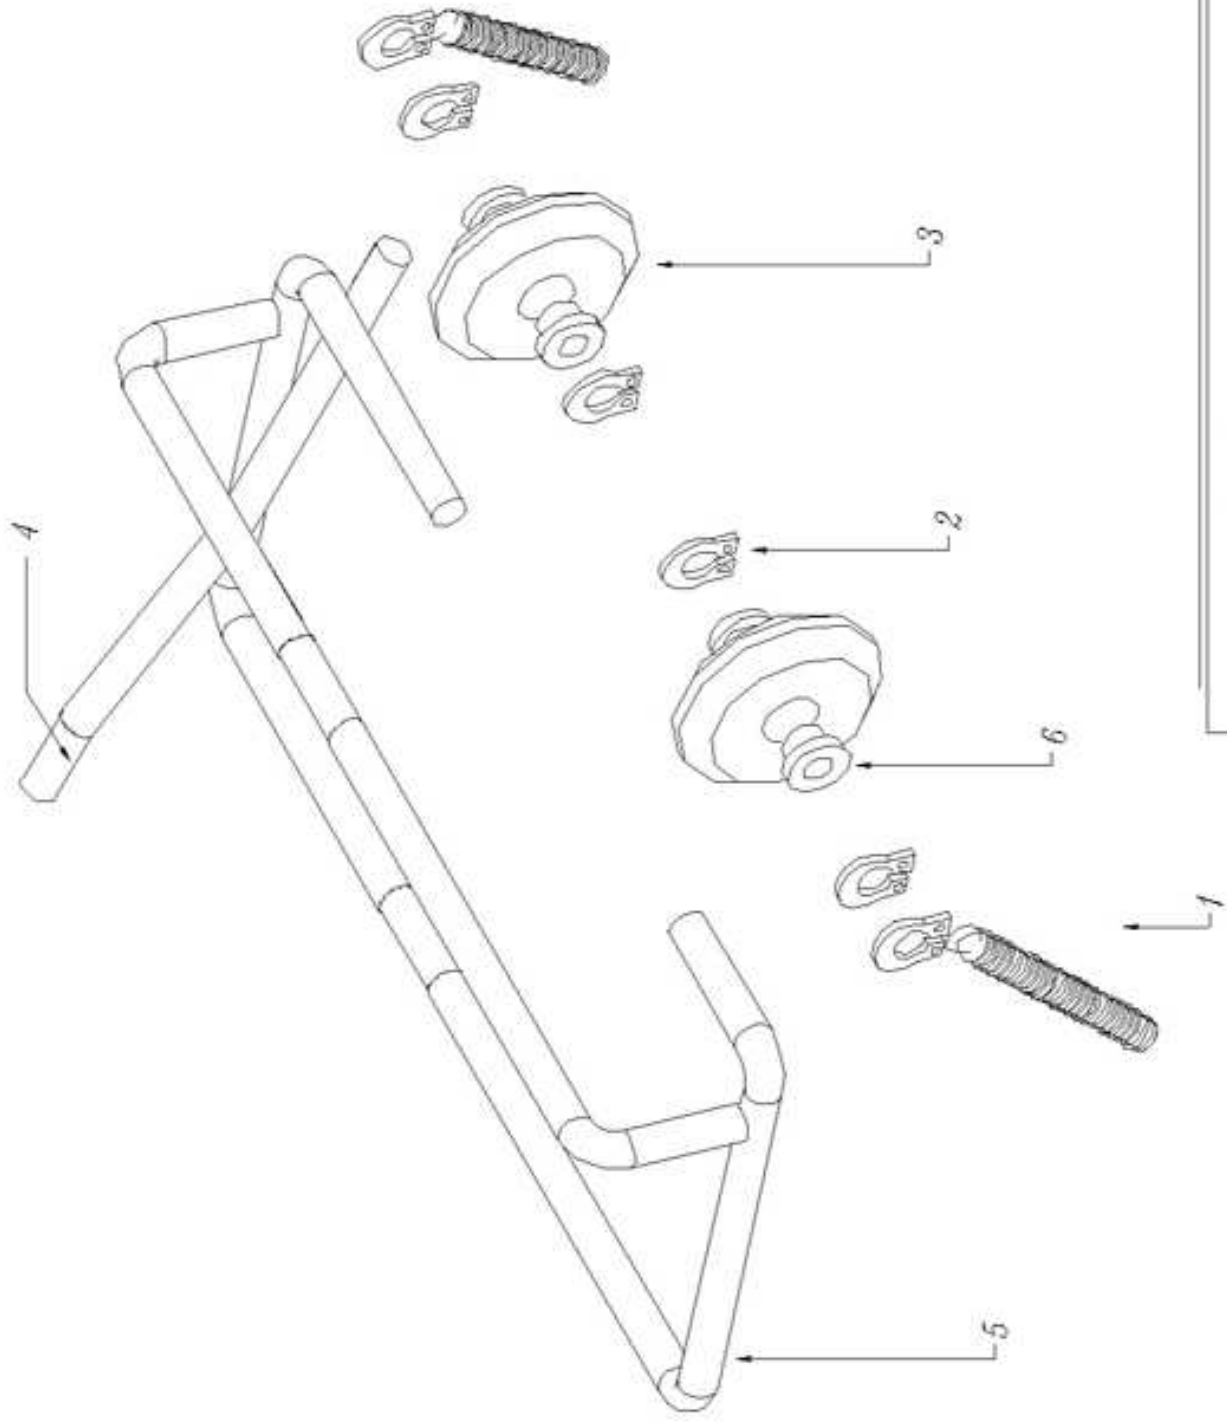

N.B: #1 Extension spring (98BRE05) + #4 lift bar (98BRE74) are not included in this assembly

Brewer yoke (gold) 98 ASS 134

Brewer (Platinum)

No	Parts	Code
1	R Screen	99BRE55R
2	R Screen Support	99BRE54R
3	R Cylinder	99BRE52R
4	R Frame	99BRE51R
5	R Vertical Rod Threaded	99BRE25R
6	R Brew Chamber	99BRE65R
7	R Lift Bar	99BRE74R
8	R Yoke Retaining Plate	99BRE06R
9	R 9 Teeth Sprocket	99BRE71R
10	R Extended Drum Shaft	99BRE73R
	Yoke Sub-Assembly Platinum	99SAS134
11	R Yoke	99BRE02R
12	R Extended Drum	99BRE75R
	Silicone spout converting kit	99SAS139
	Spout Brewer (silicone)	98BRE78S
	Stainless bracket for spout	96BRM11