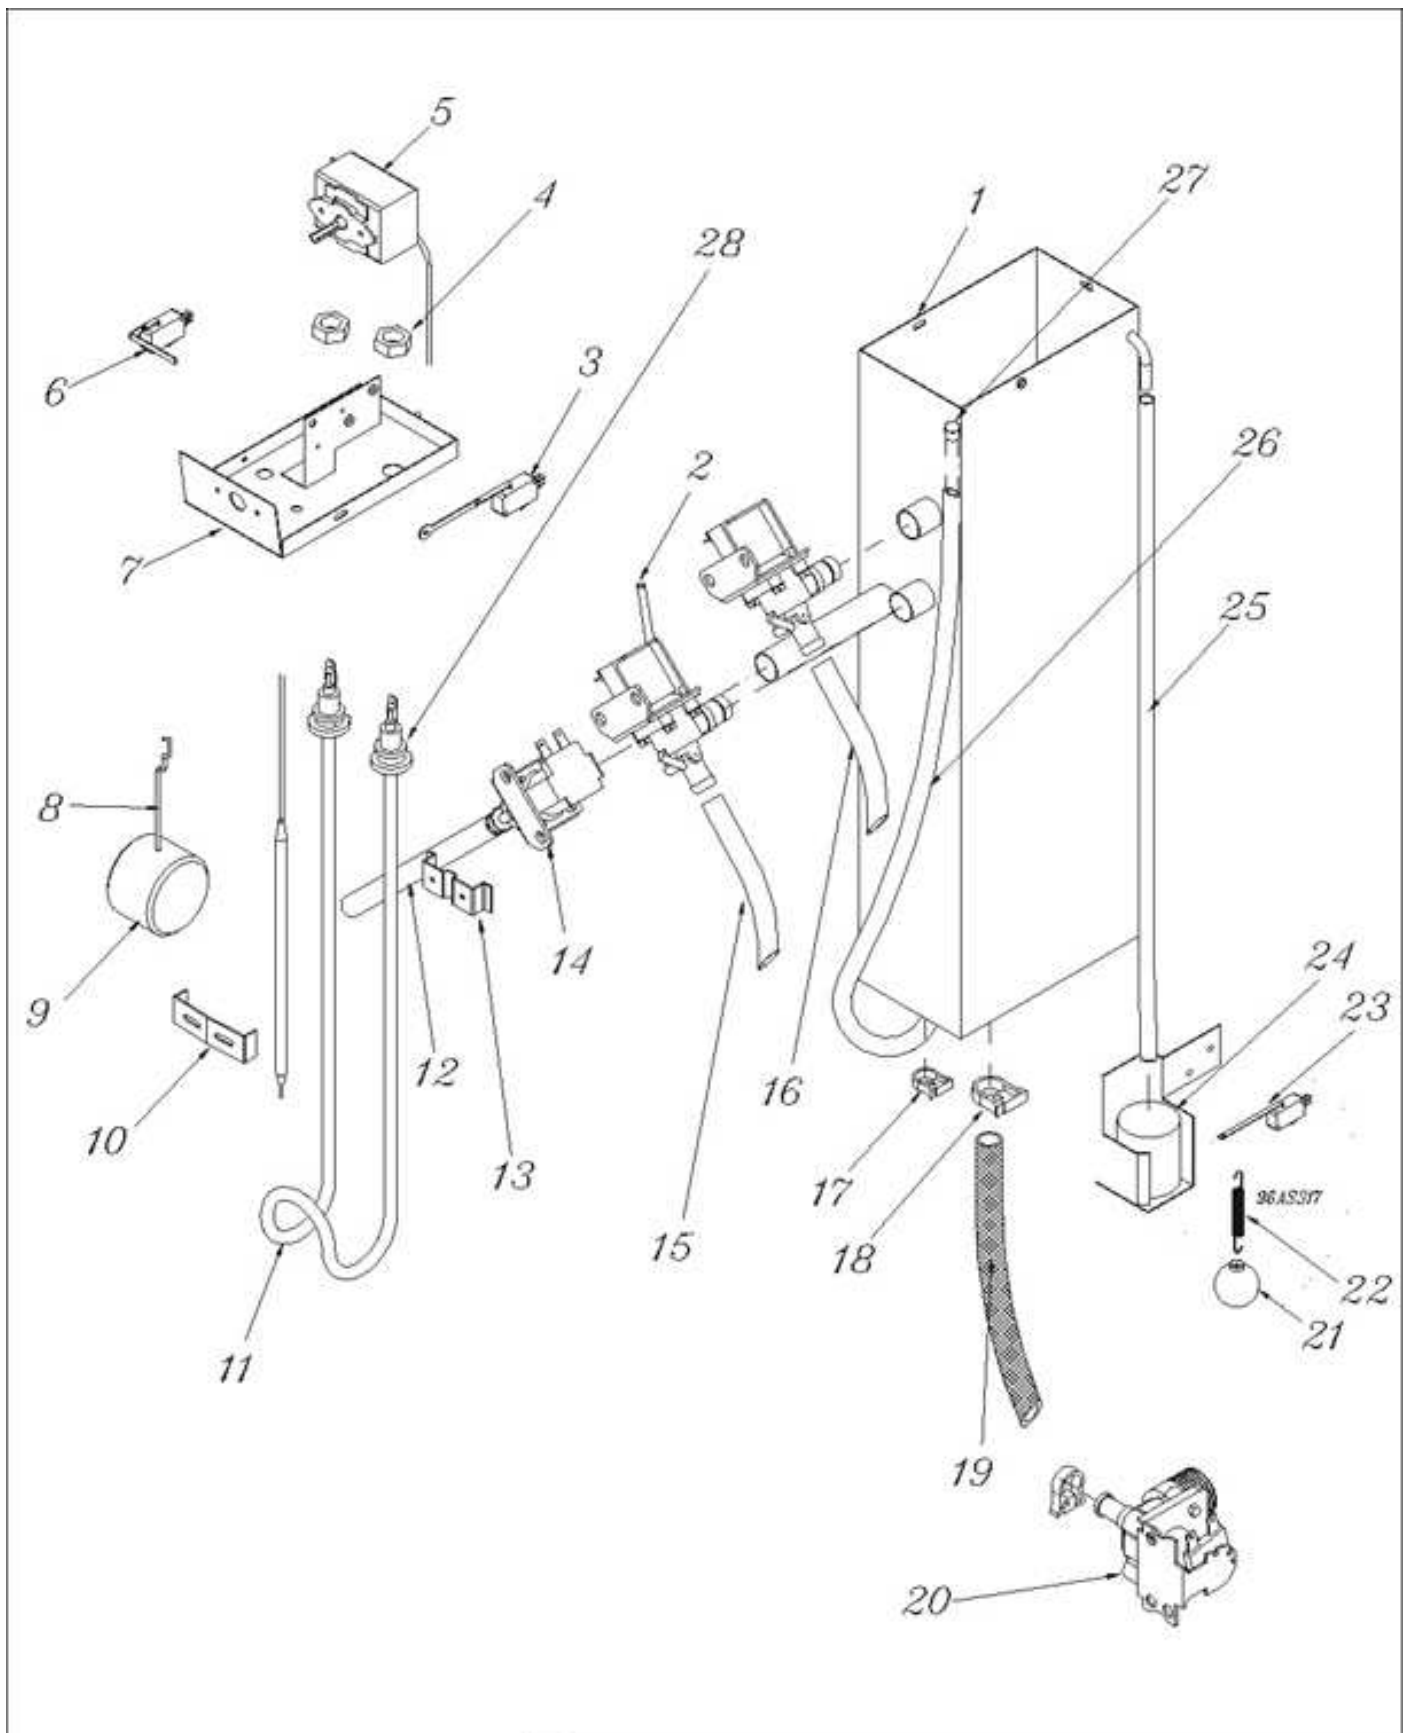

*1 Specify the color

*2 Specify the version

Door

Hoses and tank

No Parts		Code	
	Hot Water Tank Sub-Assembly(3 Holes)	96ASS16	Reverse water inlet valve
	Hot Water Tank Sub-Assembly(4 Holes)	99ASS16	96ASS24
1	Tank(3 Holes)	96TAN01	
	Tank(4 Holes)	99TAN06	
2	Breather (Hose 1/8 X 6)	96TAN33	
	Tank Lid Sub-Assembly	96ASS18	
3	Water Level Swich	96ASS09	
4	Nut 1/2-20 Brass	96TAN05	
5	Thermostat	96TAN03	
6	Heater Safety Level Switch	96ELC06	
7	Cover	96TAN02	
	Hot Water Float Sub-Assembly	96ASS15	
8	Float Pin	96TAN17	
9	Water Tank Float Bowl	96TAN16	
10	Right Support Bracket	96TAN22	
11	Element	96TAN04	
12	Brown Hoses (silicon)	96TAN12	
13	Left Support Bracket	96TAN21	
14	Outlet Valve	96TAN07	
15	Outlet Water Chocolate Hose (silicon)	96TAN11	
16	Hot Water Hose (silicon)	96TAN09	
17	Nylon Hose Clamp (2315 white)	96HAR25	
18	Nylon Hose Clamp (2323 white)	96HAR26	
19	Inlet Water Hose (crossed)	96TAN08	
20	Water inlet Valve	96TAN06	
	Overflow Float Sub-Assembly	96ASS17	
21	Small Float	96TAN18	
22	Spring	96TAN20	
23	Overflow Safety Switch	96ELC04	
24	Cup	96TAN19	
25	Overflow Hose (pvc)	96TAN13	
26	Waste Water Hose (silicon)	96TAN32	
27	Tabbed Pull Plugs	96HAR30	
28	Element O-ring	96TAN36	

Hoses and tank

Outlet valve

No	Parts	Code
1	Coil	96TAN38
2	Braquet Valve	96TAN39
3	Plunger Spring	96TAN40
4	Plunger	96TAN41
5	Membarne	96TAN42
6	Body Valve	96TAN43
7	Screw 6-32 X 1/2 Long-Hex, Slot	96HAR67
8	O'Ring	96TAN44
9	Elbow	96TAN45
10	Event Hose (3" for regular valve)	96TAN33
	Event Hose (6" for chocolate valve only)	96TAN33
	Rebuilt Kit*	96TAN37