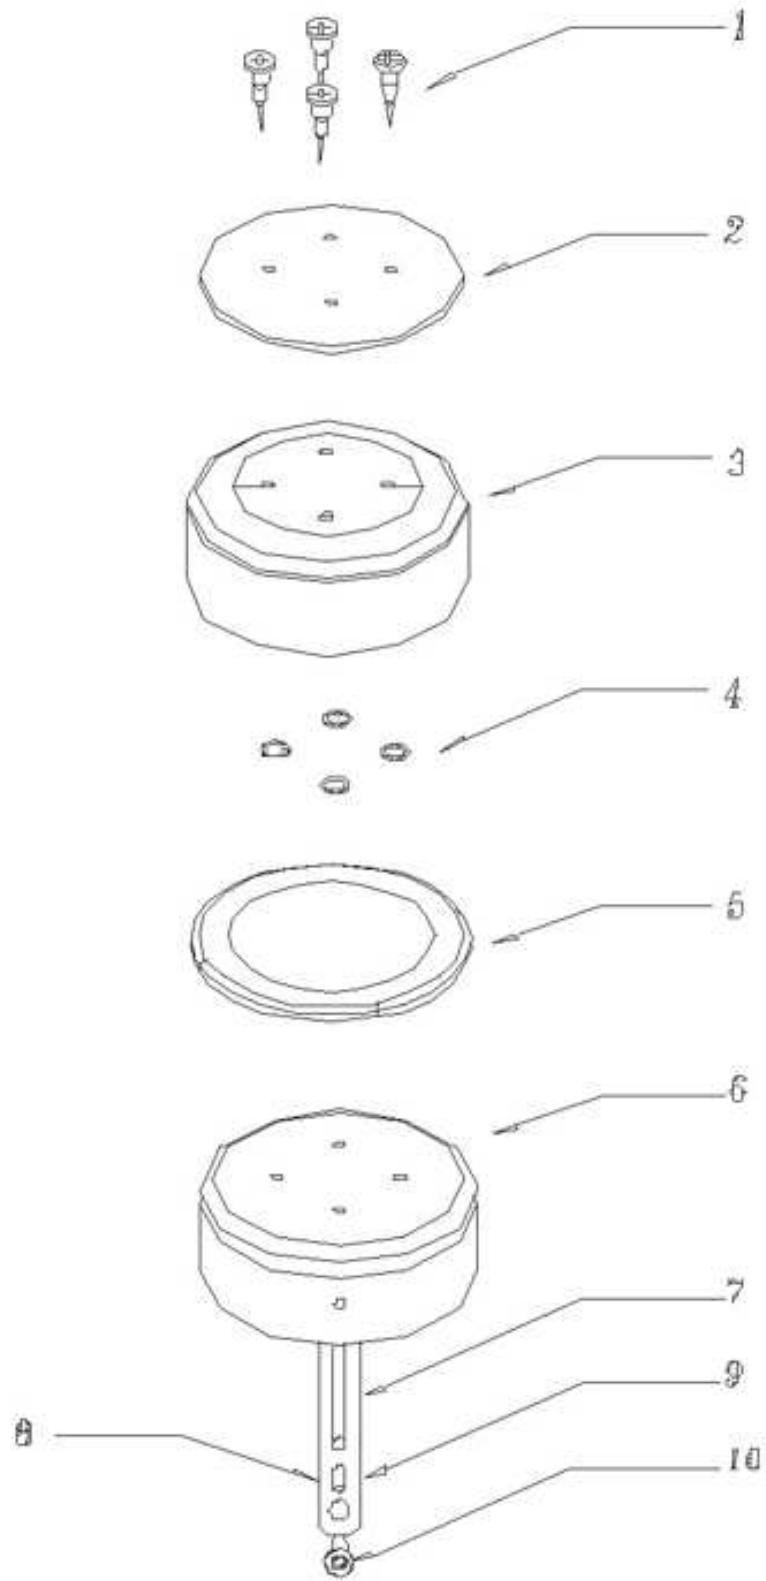

Piston and rod

98SAS 137

Miscellaneous cables

No	Parts	Code
1	Door Cable 1 and 2	96ELC15
2	Interior Cable 1 and 2	96ELC17
3	Control Flat Cable	96ELC19
4	Coinco Cable CGX	96ELC20
5	Power Cable Cards	96ELC21
6	LCD Flat Cable	96ELC22
7	30-16ga Black 4"	96ELC23
8	31-16ga Black 4"	96ELC24
9	15-SEW2 White 39"	96ELC25
10	33-SEW2 Black 6"	96ELC26
11	31-SEW2 Black 40"	96ELC27
12	32-SEW2 Black 6"	96ELC28
13	Coinco LF Cable 6"	96ELC32-6
	Gold Coffee Machine Repair Kit	96ACC50
	Platinum Coffee Machine Repair Kit	99ACC50