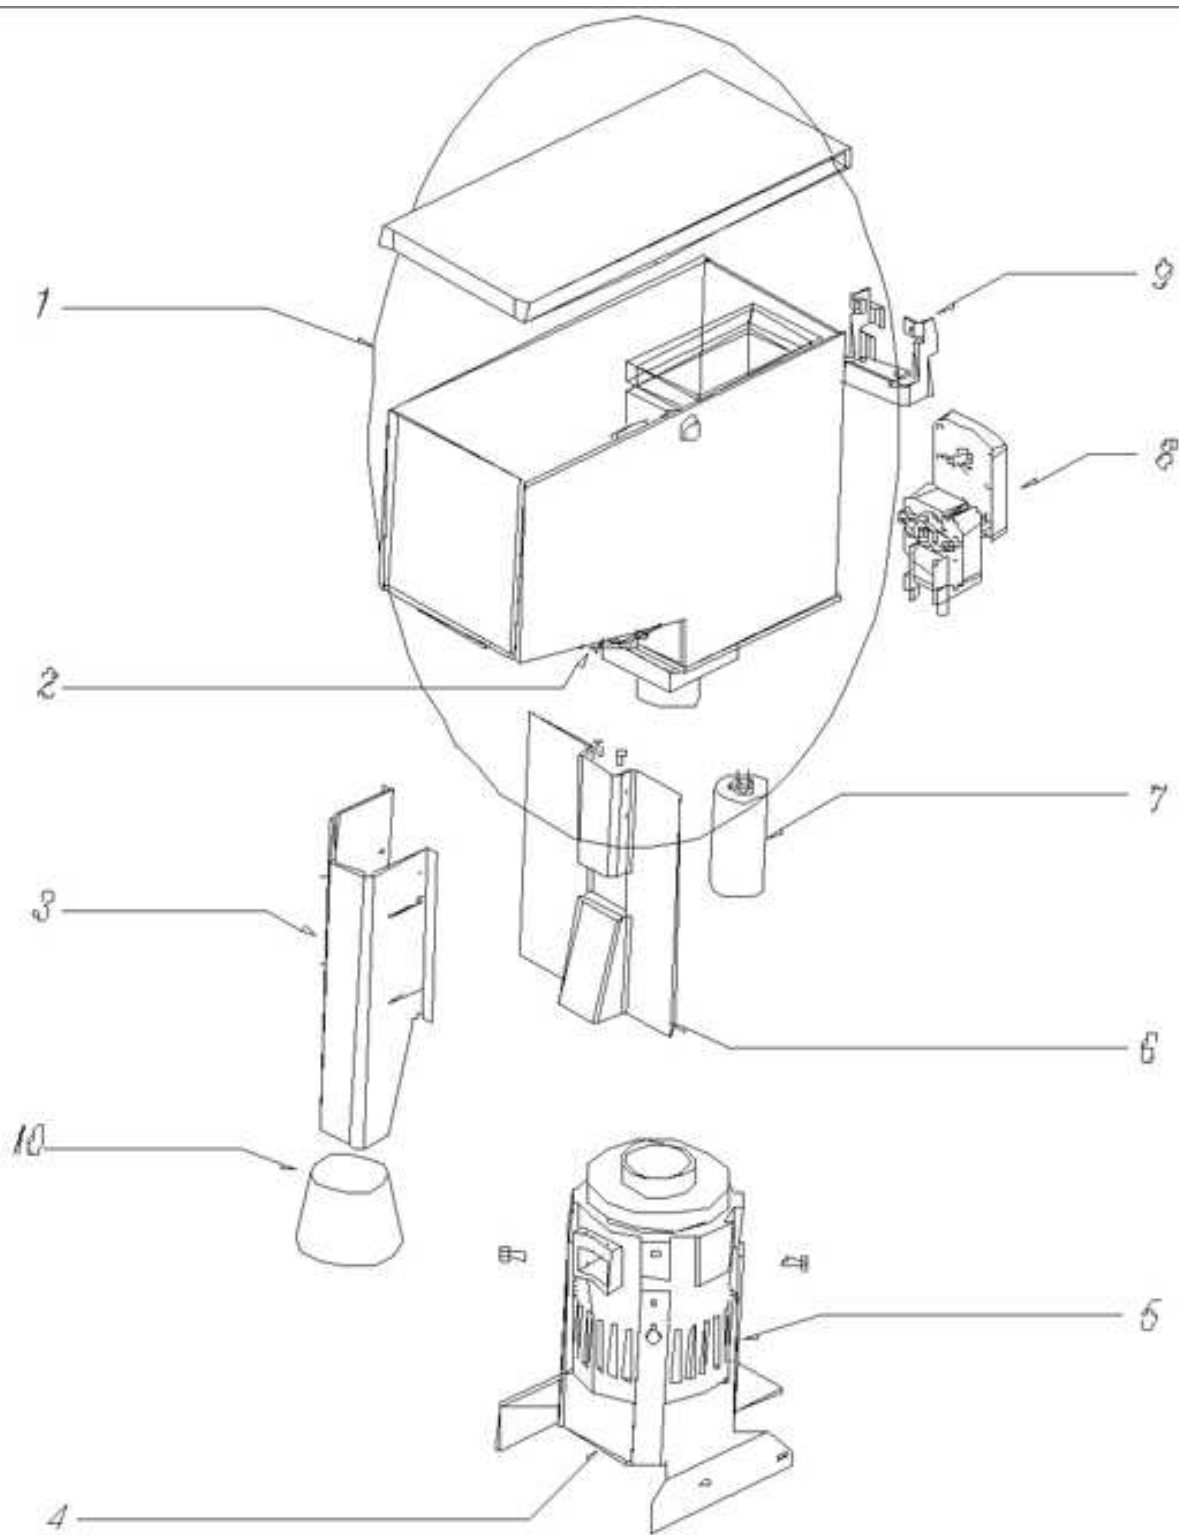

Coffee roasters

AVALON X et AVALON QUAD X

Brewer (GOLD-VKI)

No Parts		Code		
1	H-Frame Shaft	98BRE69	37	Taper Pin #4/0 X 3/4 18-8 S/S 96HAR111
2	Funnel	98BRE64	38	Vertical Rod Treated 98BRE25
3	Screw 6-32 X 5/8" Pan PH SS	96HAR114	39	Extension Spring 98BRE05
4	Superior Plate	98BRE61	40	Tape Drum Guide Band 98BRE76
5	Spring Plate	98BRE59	41	Gold Tape Drum 98BRE75
6	Pressure Spring, H-Frame	98BRE58	42	Drum Shaft Gold 98BRE73
7	Golg VKI Screen and Seal	98BRE55	43	Sprocket 98BRE71
8	Screen Support	98BRE54	44	Spring Pin 1/8" X 1/2" 96HAR121
9	9 oz Cylinder VKI	96BRE52	45	Spring Pin 1/8 X 7/8 96HAR103
10	Principal Frame	98BRE51		Yoke Sub-Assembly (Gold-VKI) 98SAS134
11	Main Frame Small Bearing	96HAR117	46	Tape Advance Wheel Assembly 98SAS109
12	Large Bearing	96HAR105	47	Shoulder Washer 96HAR130
	Piston Sub-Assembly (Gold-Platinum)	98SAS137	48	Yoke Gold 98BRE02
13	Screw #8 X 1/2 Tappedtruss PH S/S	96HAR106	49	Retaining Ring 3/16 (zinc) 96HAR100
14	Large Bearing	96HAR105	50	Yoke Retaining Plate 98BRE06
15	Top Plate	98BRE38	51	Screw 8-32 X 3/8" RD PH 96HAR101
16	Piston O'Ring #008-V 1/16" X 3/16" X 5/16"	96HAR107	52	Large Bearing 96HAR105
17	Teflon Seal	98BRE39	53	Flat Washer 0,193" X 0,437" X 0,050" SS 96HAR108
18	Piston O'Ring	98BRE41	54	Retaining Ring 3/16 (zinc) 96HAR100
19	Piston 9 oz	98BRE42	55a	Short Chain 16 1/4" Long, 65 Links 98BRE81
20	Piston Lever	98BRE43	55b	25 NP Connector 98BRE08
21	Coiled Spring Pin 1/8" X 1 1/2"	96HAR40	56	Spring Pin 3/32 X 5/8 96HAR113
22	Flange bushing in Brass Bos FB 46 3	98BRE86	57	Lift Bar 98BRE74
23	Crank Arm Shoulder Screw	96HAR109	58	Large Bearing 96HAR105
24	Flat Washer 0,193" X 0,437" X 0,050" SS	96HAR108	59	Adjusting Nut 3/8-24 98BRE57
25	Locknut 10-24 NTM INS Nylon 18-8 Hexagonal S/S	96HAR102	60	Lock Nut Nylon, 3/8 X 24 96HAR115
26	Crank Arm	98BRE35	61	Brew Chamber 9 oz Assembly 98SAS105
27	Spring Pin 1/8 X 7/8	96HAR103	62	Pin Pressure Spring 98BRE63
28	Cam Follower	98BRE28	63	Brewer H-Frame 98BRE66
29	Cam Box	98BRE29	64	Left Side Lift Spring 98BRE67
30	Nylon Lock Nut 10-32 Hex	96HAR45	65	Right Side Lift Spring 98BRE68
31	Spring Pin 1/8 X 7/8	96HAR103	66	Flat Washer 0,5 X 0,265 X 0,030" 96HAR125
32	Main Shaft	98BRE47	67	Cotter Pin 3/32 X 1/2" 96HAR116
33	Flat Washer 0,390 X 1,00 X 0,062	96HAR104	68	Screw 8-32 X 1/2" Long-Truss PH 96HAR49
34	Clutch Sprocket	98BRE31	69	Flat Washer #8 96HAR124
35	Came	98BRE30	70	Taper Pin 16 X 1,5 MM 96HAR128
36	Spring Pin 3/16 X 1 1/4	96HAR110	71	Screw 8-32 X 5/16" Pan PH S/S 96HAR126
				Spout Brewer VKI 96BRE78
				Spout Extension VKI 96BRE79