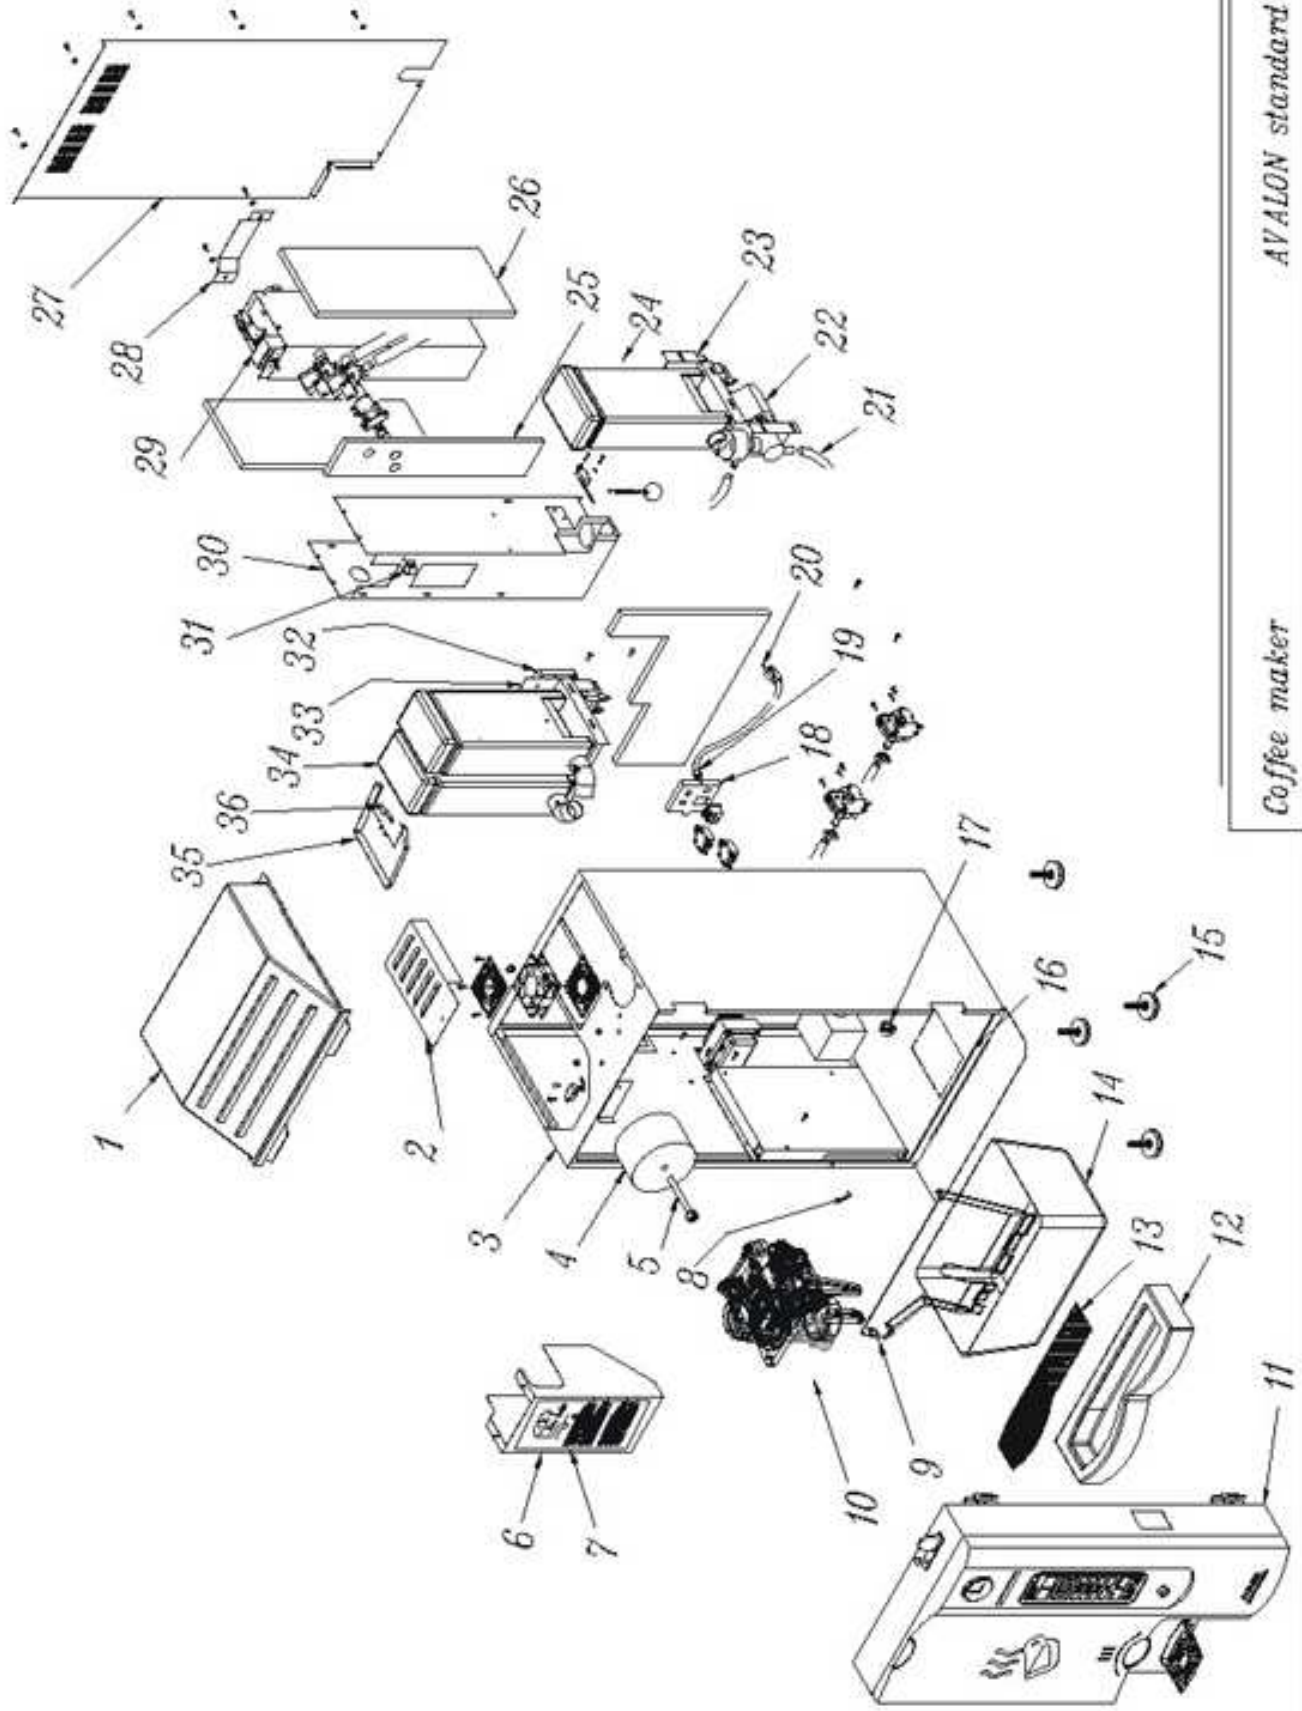

Coffee maker

Avalon Standard

No	Parts	Code	No	Parts	Code
1	Mosquito Net and Hood Sub-Assembly	96ASS01*	18	Black Electric Door Box	96CAB17
	Mosquito Net and Hood	96ASS02*	19	Strain Relief Bushing	96HAR32
	Sub-Assembly Extended		20	Power Cable	96ELC08
2	Tank Lid Cap	96CAB09	21	Inlet Water Chocolat hose (silicon)	96TAN10
3	Cabinet	96CAB01	22	Whipper and Motor Assembly	96ASS31
4	Paper Filter (Gold)	96CAB29	23	Simple Shelf	96CAB13
	Paper Filter (Platinum)	99CAB29R	24	Chocolat Canister Assembly	96ASS26
5	Paper Support Sub-Assembly	96ASS05	25	Front Insulator	96CAB21
6	Valve Cap	96CAB07	26	Side Insulator	96CAB20
7	Paper Filter Install Label (106)	96LAB05R	27	Back Plate	96CAB18*
	Paper Filter Install Label (Gold)	96LAB05	28	Tank lid Guard	96CAB11
8	Plug Bumper for Door	96HAR35	29	Hot Water Tank Assembly	96ASS16
9	Front Panel	99CAB03	30	Tank Lid Support	96CAB10
10	Brewer Assembly Gold	98CAB22	31	Deklips	96HAR27
	Brewer Assembly Platinum	99CAB22	32	Ingredient Motor	96MOT01
11	Door Sub-Assembly	96ASS37*	33	Double Shelf	96CAB12
12	Drip Tray	96CAB03*	34	Coffee Canister Assembly	96ASS27
	Drip Tray For Carafe	96CAB37*	35	Canister Tray	99CAB11
13	Liquid Dispenser Grill	96CAB05	36	Support Canister Tray	99CAB19
14	Waste Basket	96CAB08			
15	Leveling Glides	96CAB19			
16	Bottom Plate	96CAB31		Over Flow Tray Assembly	96ASS30
17	Snap Bushing 1" diameter	96HAR31			

* Please specify the color

AVALON standard

Coffee maker