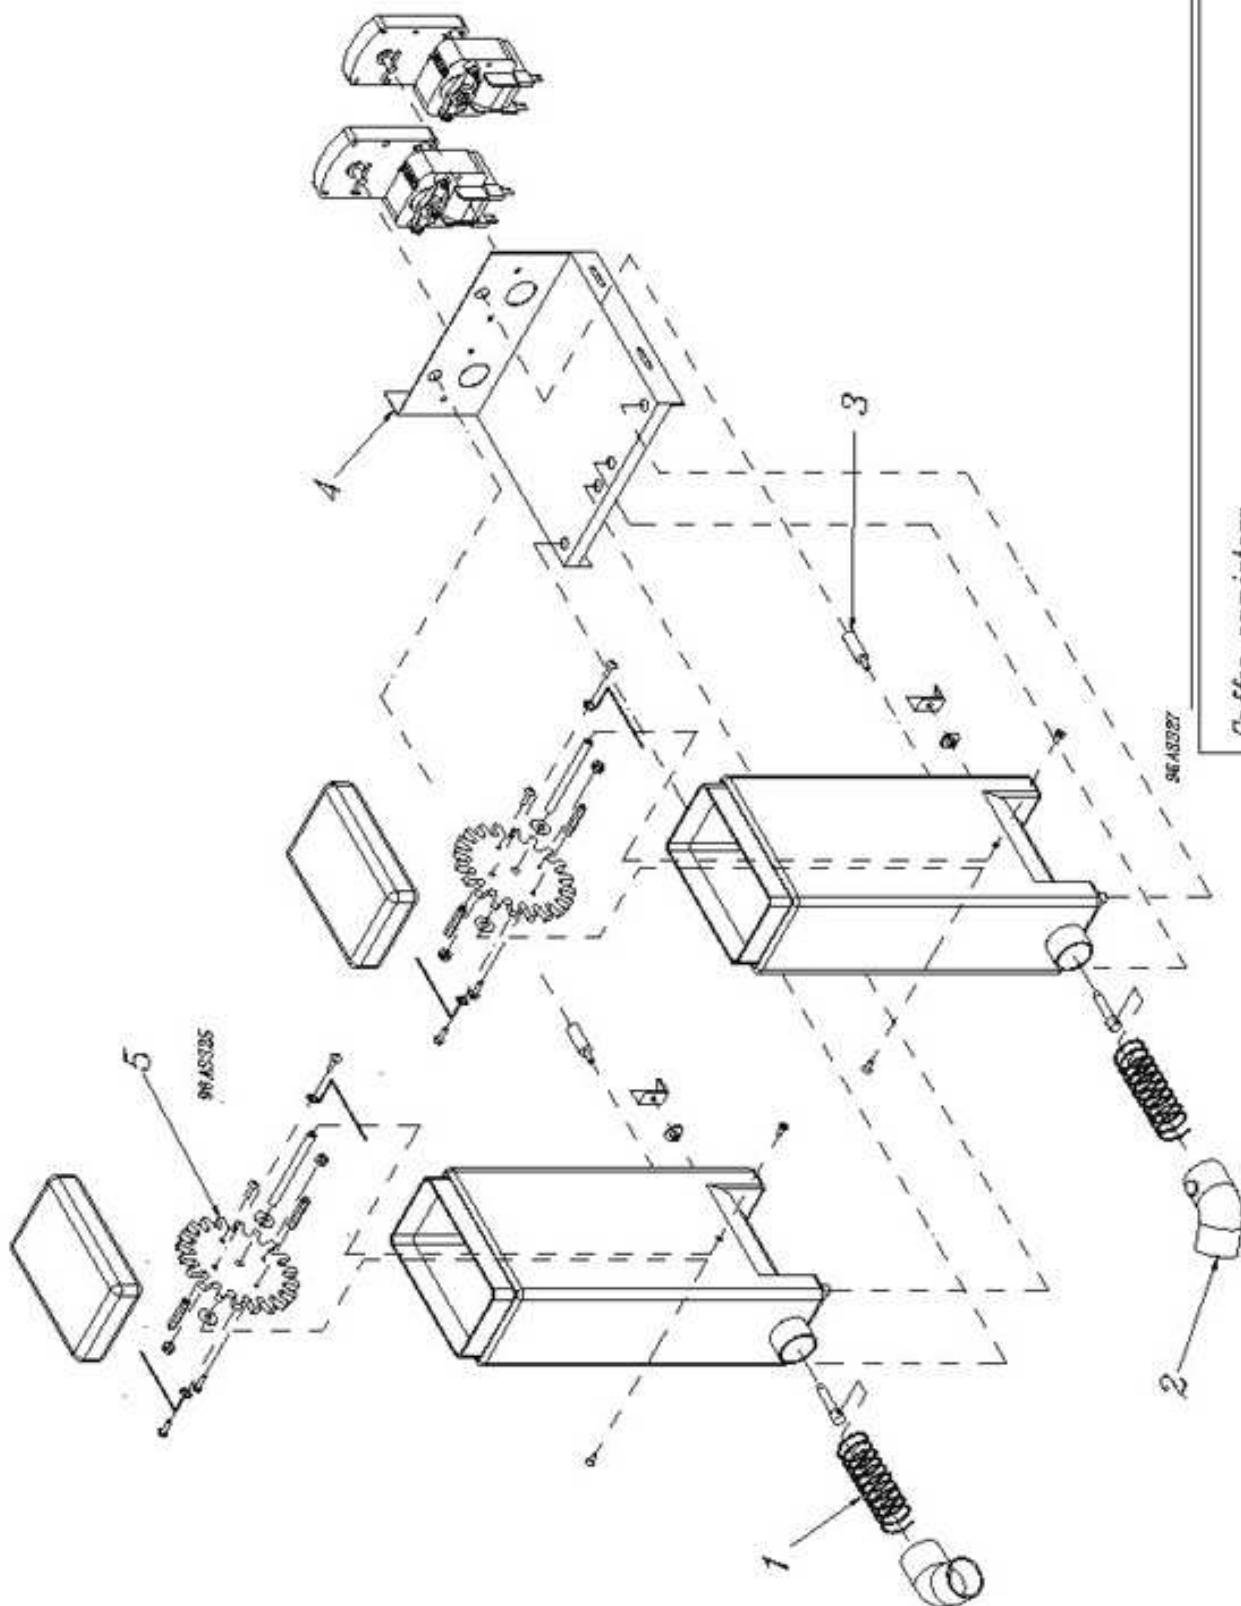

56 AS327

Coffee canisters

Coffee bean canisters

AVALON X and Avalon Quad X

No	Parts	Code
1	Coffee Canister Sub-Assembly	98ASS26
	Long Coffee Canister Sub-Assembly	98ASS26A
2	Canister Elbow Sub-Assembly	96ASS23
3	Top X Chute	98CAB23
4	Grinder Motor's Shelf	98CAB12
5	Grinder Motor	98MOT02
6	X Chute Base	98CAB26
7	Bean Grinder Capacitor 60MF	98MOT03-60
8	Ingredient Motor	96MOT01
9	Support Bean Canister	99CAN01
10	Jupette	98CAB24
	Bean Grinder Adjustment Blade	96ACC01