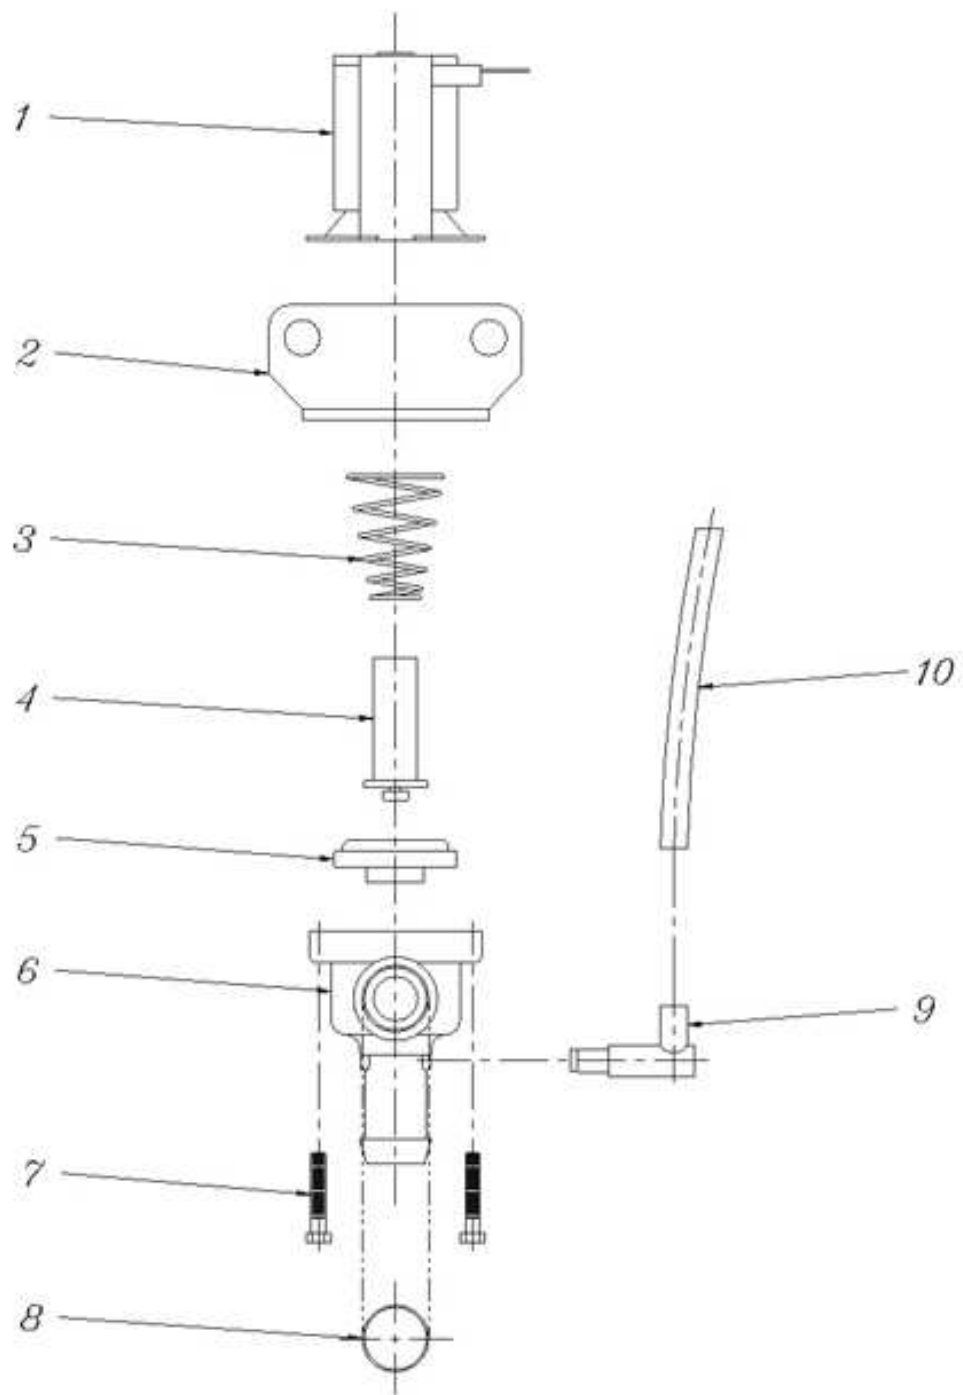

Outlet valve

No	Parts	Code
1	Coil	96TAN38
2	Braquet Valve	96TAN39
3	Plunger Spring	96TAN40
4	Plunger	96TAN41
5	Membarne	96TAN42
6	Body Valve	96TAN43
7	Screw 6-32 X 1/2 Long-Hex, Slot	96HAR67
8	O'Ring	96TAN44
9	Elbow	96TAN45
10	Event Hose (3" for regular valve)	96TAN33
	Event Hose (6" for chocolate valve only)	96TAN33
	Rebuilt Kit*	96TAN37

*Included:plunger sping, plunger, membrane, o'ring.

Outlet valve