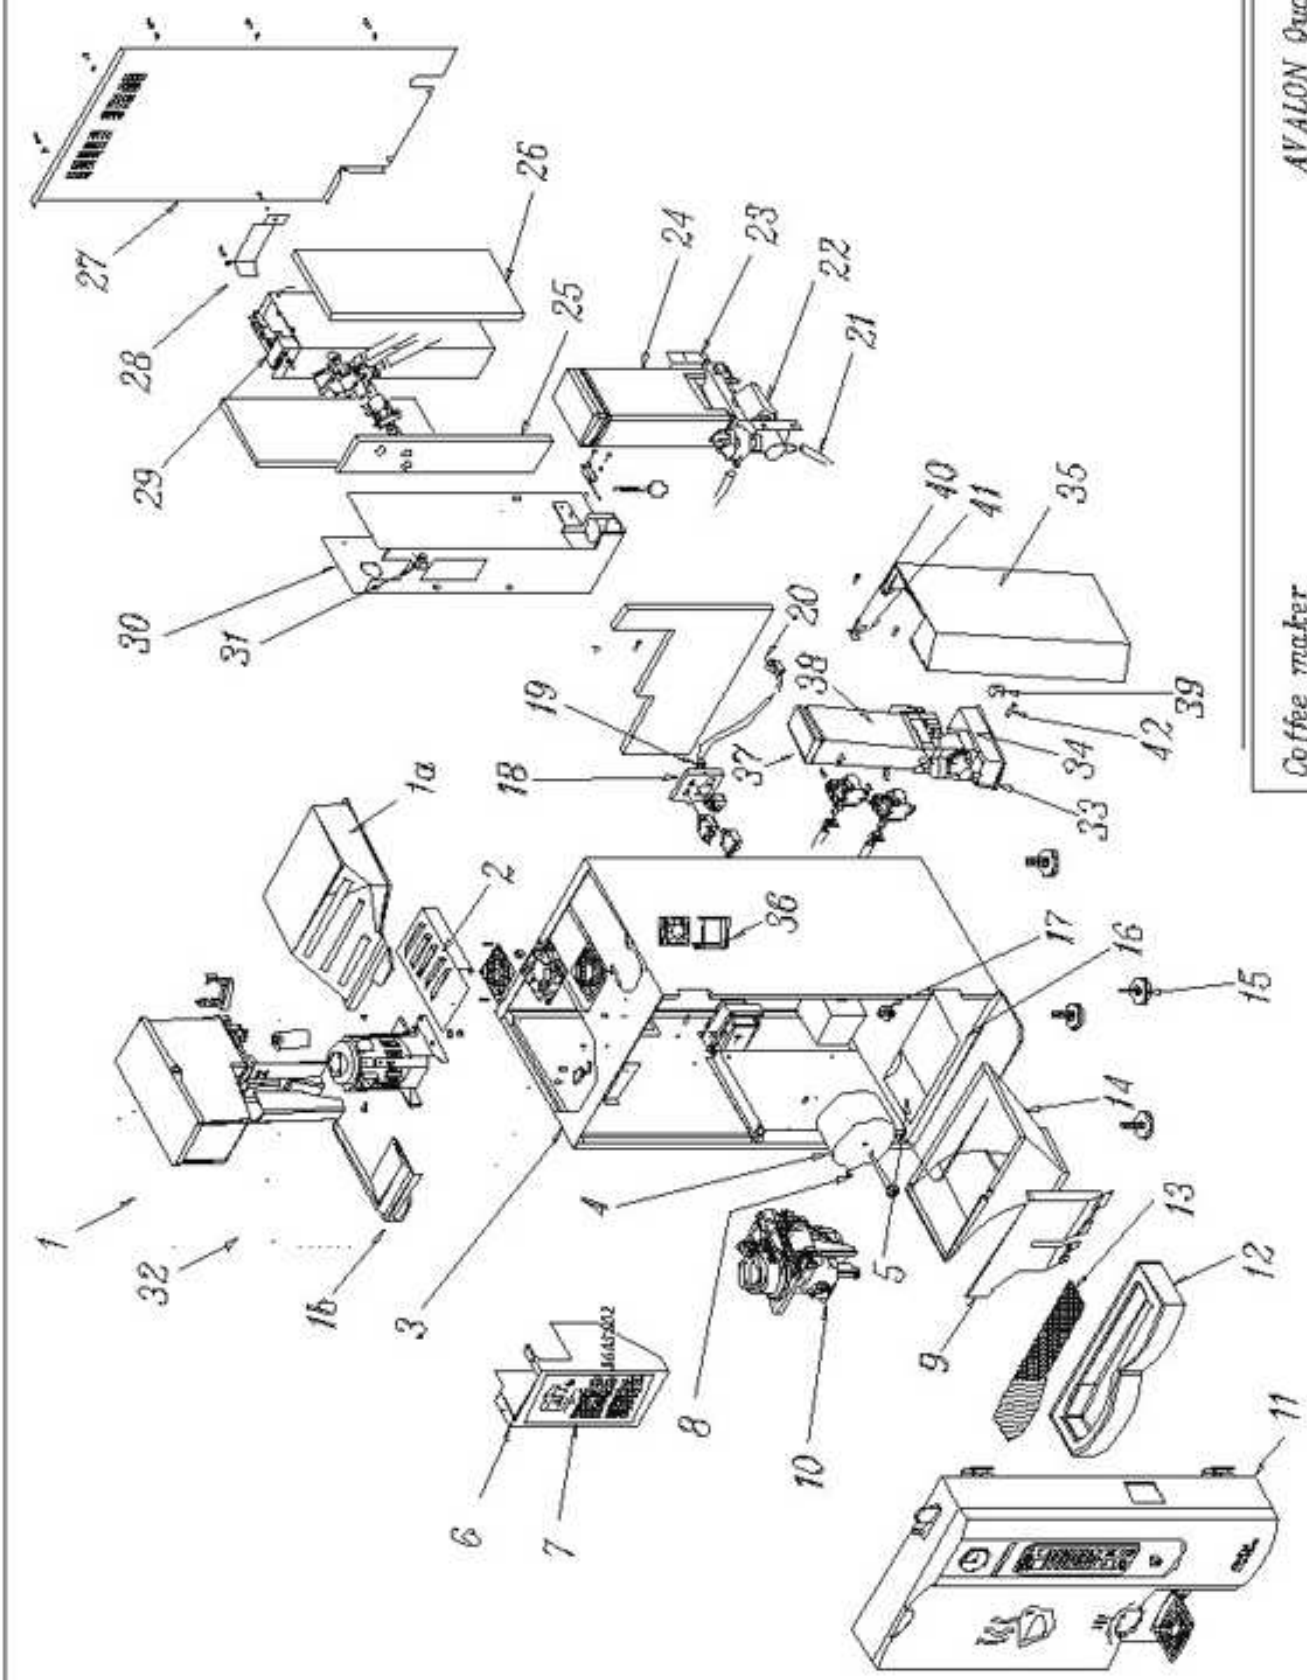

Coffee maker

Avalon Quad X

No	Parts	Code	No	Parts	Code
1	Hood and Mosquito Net Sub-Assembly	99ASSX01*	20	Power Cable	96ELC08
	Small Mosquito Net X		21	Inlet Water Chocolat Hose (silicon)	96TAN10
	(a) Hood Quad X right		22	Whipper and Motor Assembly	96ASS31
	(b) Left Hood	98CAB02G	23	Simple Shelf	96CAB13
2	Tank Lid Cap	96CAB09*	24	Chocolat Canister Assembly	96ASS26
3	Cabinet	98CAB01	25	Front Insulator	96CAB21
4	Paper Filter (Gold)	96CAB29	26	Si de Insulator	96CAB20
	Paper Filter (Platinum)	99CAB29R	27	Back Cover Plate	96CAB18*
5	Paper Filter Tray Gold	98CAB20	28	Tank Lid Guard	96CAB11
	Paper Filter Tray Platinum	99CAB20	29	Hot Water Tank Assembly	96ASS16
6	Valve Cap	96CAB07*	30	Tank Lid Support	96CAB10
7	Paper Filter Install Label (Gold)	98LAB05X	31	Deklips	96HAR27
	Paper Filter Install Label (106)	96LAB05RX	32	Canister Bean Sub-Assembly	98ASS26
8	Plug Bumper for Door	96HAR35		Canister Bean Sub-Assembly Extended	98ASS26A
9	Front Panel	99CAB03	33	Quad Exterior Simple Shelf	99QUA12
10	Brewer Assembly Gold	98CAB22	34	Overflow Drip Tray Quad	99QUA16
	Brewer Assembly Platinum	99CAB22	35	Quad Lateral Box	99QUA10
11	Door Sub-Assembly	96ASS37*	36	Quad Fan Bracket	99QUA11
12	Drip Tray	96CAB03*	37	Canister Tray	99CAB11
	Carafe Drip Tray	96CAB37*	38	Support Canister Tray	99CAB19
13	Liquid Dispenser Grill	96CAB05	39	Quad Lock Bracket	99QUA07
14	X Waste Basket	99CAB05	40	Quad Superior Hinge	99QUA05
15	Leveling Glides	96CAB19	41	Quad Low Hinge	99QUA04
16	Bottom Plate	96CAB31	42	Quad Lateral Box Fixation	99QUA13
17	Snap Bushing 1" diameter	96HAR31		Over Flow Tray Assembly	96ASS30
18	Electric Door Box	96CAB17			
19	Strain Relief Bushing	96HAR32			

* Please specify the color

AVALON Quad X

Coffee maker